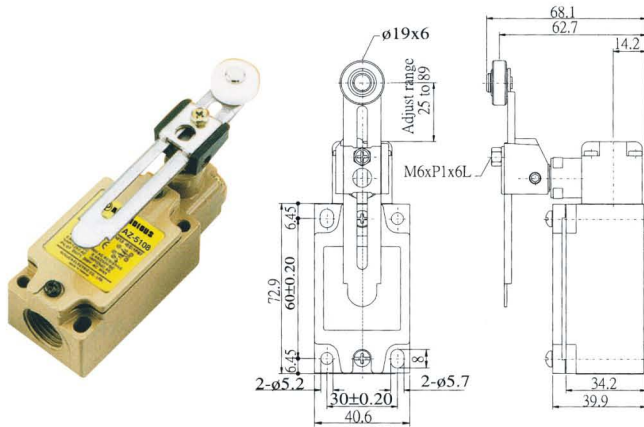

## AZ-5108

OF MAX	1400g-3 in. lbs.
RF MIN	227g-1/2 lb.
PT MAX	15° to 20°
OT MIN	25°
DT MAX	12°
TF:	Max. 2720g-4 in. lbs.
TT:	Min. 43°

## AZ-5208

OF MAX	900g-.3 in. lbs.
RF MIN	50g-1/2 lb.
PT MAX	25° to 30°
OT MIN	60°
DT MAX	16°
TF:	Max. 1820g-4 in. lbs.
TT:	90°+10°