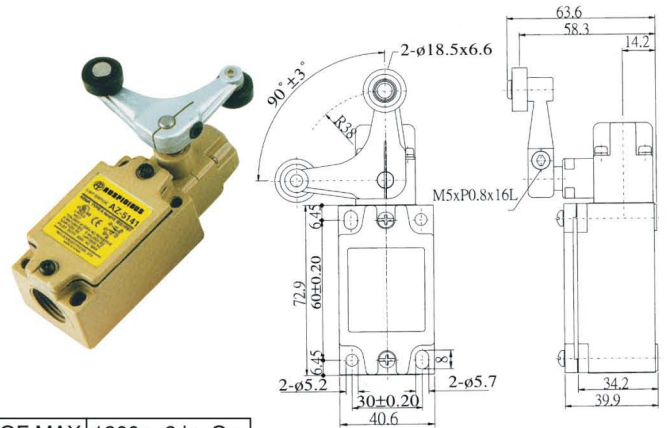

Limit switches

OF MAX	1400g-3 in. lbs.
RF MIN	227g-1/2 lb.
PT MAX	15° to 20°
OT MIN	25°
DT MAX	12°
TF:	Max. 2720g-4 in. lbs.
TT:	Min. 43°

OF MAX	900g-.3 in. lbs.
RF MIN	50g-1/2 lb.
PT MAX	25° to 30°
OT MIN	60°
DT MAX	16°
TF:	Max. 1820g-4 in. lbs.
TT:	90°+10°

OF MAX	900g-2 in. lbs.
RF MIN	50g-2 in. oz.
PT MAX	25° to 30°
OT MIN	60°
DT MAX	16°
TT:	90°+10°

AZ-5141

OF MAX	1200g-.2 in. Oz.
RF MIN	-
PT MAX	55°
OT MIN	35°
DT MAX	

OF MAX	245g-5 in. oz.
RF MIN	25g-1 in. oz.
PT MAX	25° to 30°
OT MIN	60°
DT MAX	16°
TF:	Max. 200g-1/2 in. lbs.
TT:	90°+10°