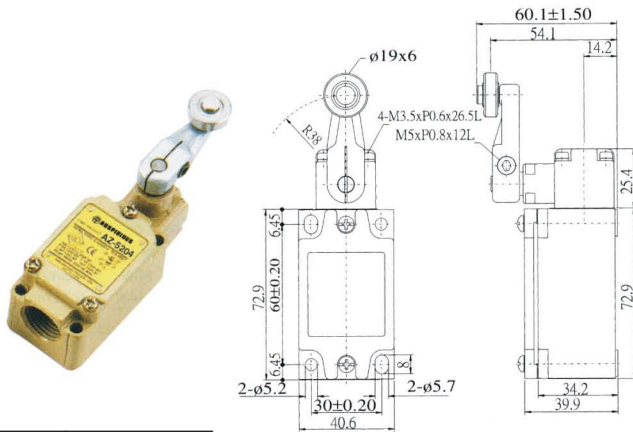

Limit switches

OF MAX	1400g-3 in. lbs.
RF MIN	227g-1/2 lb.
PT MAX	15° to 20°
OT MIN	25°
DT MAX	12°
TF:	Max. 2720g-4 in. lbs.
TT:	Min. 43°

OF MAX	900g-.3 in. lbs.
RF MIN	50g-1/2 lb.
PT MAX	25° to 30°
OT MIN	60°
DT MAX	16°
TF:	Max. 1820g-4 in. lbs.
TT:	90°+10°

AZ-5204

OF MAX	900g-2 in. lbs.
RF MIN	50g-2 in. oz.
PT MAX	25° to 30°
OT MIN	60°
DT MAX	16°
TT:	90°+10°

OF MAX	1200g-.2 in. Oz.
RF MIN	-
PT MAX	55°
OT MIN	35°
DT MAX	

OF MAX	245g-5 in. oz.
RF MIN	25g-1 in. oz.
PT MAX	25° to 30°
OT MIN	60°
DT MAX	16°
TF:	Max. 200g-1/2 in. lbs.
TT:	90°+10°