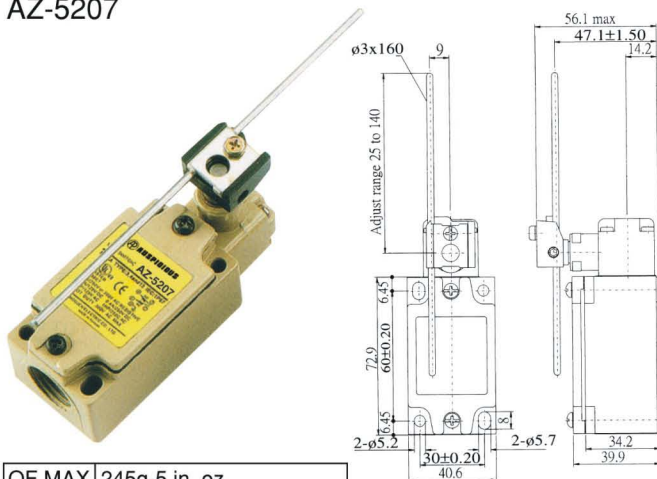

Limit switches

OF MAX	1400g-3 in. lbs.
RF MIN	227g-1/2 lb.
PT MAX	15° to 20°
OT MIN	25°
DT MAX	12°
TF:	Max. 2720g-4 in. lbs.
TT:	Min. 43°

OF MAX	900g-.3 in. lbs.
RF MIN	50g-1/2 lb.
PT MAX	25° to 30°
OT MIN	60°
DT MAX	16°
TF:	Max. 1820g-4 in. lbs.
TT:	90°+10°

OF MAX	900g-2 in. lbs.
RF MIN	50g-2 in. oz.
PT MAX	25° to 30°
OT MIN	60°
DT MAX	16°
TT:	90°+10°

OF MAX	1200g-.2 in. Oz.
RF MIN	-
PT MAX	55°
OT MIN	35°
DT MAX	

AZ-5207

OF MAX	245g-5 in. oz.
RF MIN	25g-1 in. oz.
PT MAX	25° to 30°
OT MIN	60°
DT MAX	16°
TF:	Max. 200g-1/2 in. lbs.
TT:	90°+10°