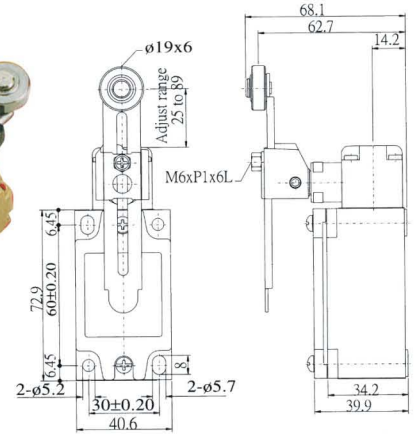

## AZ-5108

OF MAX	1400g-3 in. lbs.
RF MIN	227g-1/2 lb.
PT MAX	15° to 20°
OT MIN	25°
DT MAX	12°
TF:	Max. 2720g-4 in. lbs.
TT:	Min. 43°

## AZ-5208

OF MAX	900g-.3 in. lbs.
RF MIN	50g-1/2 lb.
PT MAX	25° to 30°
OT MIN	60°
DT MAX	16°
TF:	Max. 1820g-4 in. lbs.
TT:	90°+10°