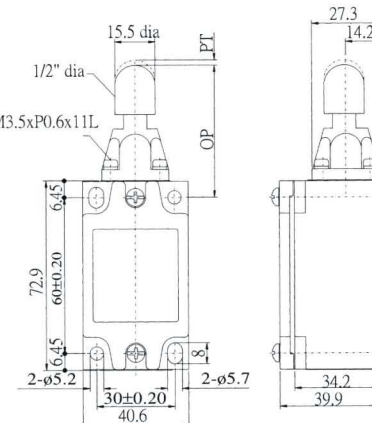

# Limit switches

**AZ-5101**

OF MAX	2800g-6 lbs.
RF MIN	900g-2 lbs. Max.
PT MAX	2mm-.070 in.
OT MIN	5.5mm-.200 in. Max.
DT MAX	1.0mm-.040 in.
OP	34 ±0.8

**AZ-5104**

OF MAX	1400g-3 in.lbs.
RF MIN	227g-1/2 lb.
PT MAX	15° to 20°
OT MIN	Min. 25°
DT MAX	Max. 12°
TF:	Max. 2720g-4 in. lbs.
TT:	Min. 43

**AZ-5102**

OF MAX	2800g-6 lbs.
RF MIN	900g-2 lbs. Max.
PT MAX	2mm-.070 in.
OT MIN	5.5mm-.200 in. Max.
DT MAX	1.0 mm-.040 in.
OP	44 ±0.8

**AZ-5106**

OF MAX	150g-5in. oz.
RF MIN	-
PT MAX	30°
OT MIN	-
DT MAX	-

**AZ-5109**

OF MAX	2800g-6 lbs.
RF MIN	900g-2 lbs. Max.
PT MAX	2mm-.070 in.
OT MIN	4mm-.157 in. Max.
DT MAX	1.0mm-.040 in.
OP	44.5 ±0.8

**AZ-5107**

OF MAX	150g-.5 in. oz.
RF MIN	28g-1 in. oz.
PT MAX	15° to 20°
OT MIN	30°
DT MAX	12°
TF:	Max. 200g-1/2 in lb
TT:	Min. 43°