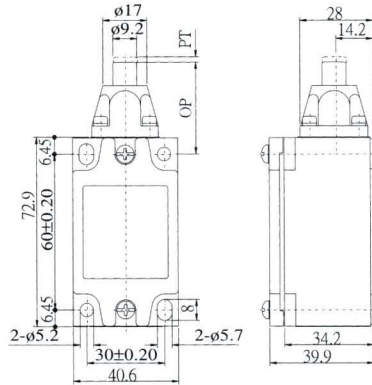

# Limit switches

**AZ-5101**

OF MAX	2800g-6 lbs.
RF MIN	900g-2 lbs. Max.
PT MAX	2mm-.070 in.
OT MIN	5.5mm-.200 in. Max.
DT MAX	1.0mm-.040 in.
OP	34 ±0.8

**AZ-5104**

OF MAX	1400g-3 in.lbs.
RF MIN	227g-1/2 lb.
PT MAX	15° to 20°
OT MIN	Min. 25°
DT MAX	Max. 12°
TF:	Max. 2720g-4 in. lbs.
TT:	Min. 43

**AZ-5102**

OF MAX	2800g-6 lbs.
RF MIN	900g-2 lbs. Max.
PT MAX	2mm-.070 in.
OT MIN	5.5mm-.200 in. Max.
DT MAX	1.0 mm-.040 in.
OP	44 ±0.8

**AZ-5106**

OF MAX	150g-5in. oz.
RF MIN	-
PT MAX	30°
OT MIN	-
DT MAX	-

**AZ-5109**

OF MAX	2800g-6 lbs.
RF MIN	900g-2 lbs. Max.
PT MAX	2mm-.070 in.
OT MIN	4mm-.157 in. Max.
DT MAX	1.0mm-.040 in.
OP	44.5 ±0.8

**AZ-5107**

OF MAX	150g-.5 in. oz.
RF MIN	28g-1 in. oz.
PT MAX	15° to 20°
OT MIN	30°
DT MAX	12°
TF:	Max. 200g-1/2 in lb
TT:	Min. 43°