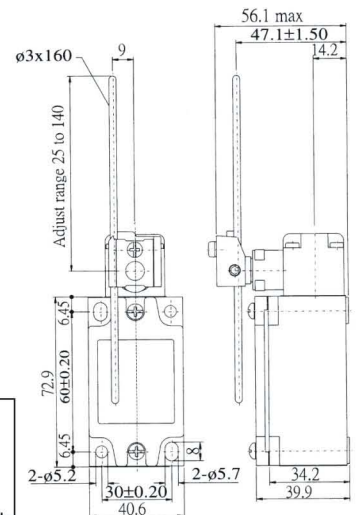

# Limit switches

**AZ-5101**

OF MAX	2800g-6 lbs.
RF MIN	900g-2 lbs. Max.
PT MAX	2mm-.070 in.
OT MIN	5.5mm-.200 in. Max.
DT MAX	1.0mm-.040 in.
OP	34 ±0.8

**AZ-5104**

OF MAX	1400g-3 in.lbs.
RF MIN	227g-1/2 lb.
PT MAX	15° to 20°
OT MIN	Min. 25°
DT MAX	Max. 12°
TF:	Max. 2720g-4 in. lbs.
TT:	Min. 43

**AZ-5102**

OF MAX	2800g-6 lbs.
RF MIN	900g-2 lbs. Max.
PT MAX	2mm-.070 in.
OT MIN	5.5mm-.200 in. Max.
DT MAX	1.0 mm-.040 in.
OP	44 ±0.8

**AZ-5106**

OF MAX	150g-5in. oz.
RF MIN	-
PT MAX	30°
OT MIN	-
DT MAX	-

**AZ-5109**

OF MAX	2800g-6 lbs.
RF MIN	900g-2 lbs. Max.
PT MAX	2mm-.070 in.
OT MIN	4mm-.157 in. Max.
DT MAX	1.0mm-.040 in.
OP	44.5 ±0.8

**AZ-5107**

OF MAX	150g-.5 in. oz.
RF MIN	28g-1 in. oz.
PT MAX	15° to 20°
OT MIN	30°
DT MAX	12°
TF:	Max. 200g-1/2 in lb
TT:	Min. 43°