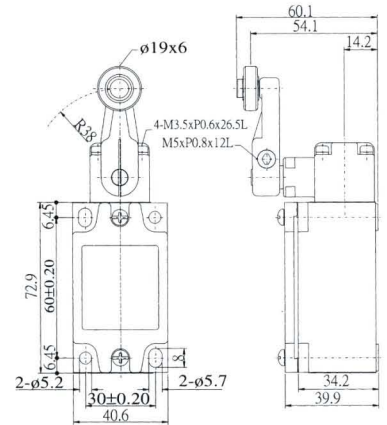

# Limit switches

**AZ-5101**

OF MAX	2800g-6 lbs.
RF MIN	900g-2 lbs. Max.
PT MAX	2mm-.070 in.
OT MIN	5.5mm-.200 in. Max.
DT MAX	1.0mm-.040 in.
OP	34 ±0.8

**AZ-5104**

OF MAX	1400g-3 in.lbs.
RF MIN	227g-1/2 lb.
PT MAX	15° to 20°
OT MIN	Min. 25°
DT MAX	Max. 12°
TF:	Max. 2720g-4 in. lbs.
TT:	Min. 43

**AZ-5102**

OF MAX	2800g-6 lbs.
RF MIN	900g-2 lbs. Max.
PT MAX	2mm-.070 in.
OT MIN	5.5mm-.200 in. Max.
DT MAX	1.0 mm-.040 in.
OP	44 ±0.8

**AZ-5106**

OF MAX	150g-5in. oz.
RF MIN	-
PT MAX	30°
OT MIN	-
DT MAX	-

**AZ-5109**

OF MAX	2800g-6 lbs.
RF MIN	900g-2 lbs. Max.
PT MAX	2mm-.070 in.
OT MIN	4mm-.157 in. Max.
DT MAX	1.0mm-.040 in.
OP	44.5 ±0.8

**AZ-5107**

OF MAX	150g-.5 in. oz.
RF MIN	28g-1 in. oz.
PT MAX	15° to 20°
OT MIN	30°
DT MAX	12°
TF:	Max. 200g-1/2 in lb
TT:	Min. 43°