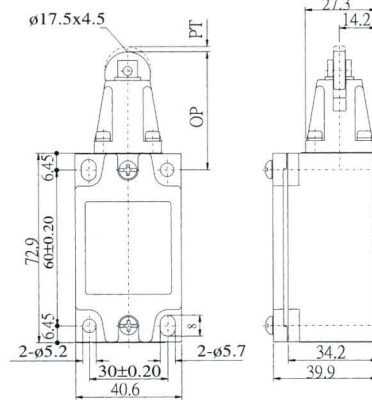

# Limit switches

**AZ-5101**

OF MAX	2800g-6 lbs.
RF MIN	900g-2 lbs. Max.
PT MAX	2mm-.070 in.
OT MIN	5.5mm-.200 in. Max.
DT MAX	1.0mm-.040 in.
OP	34 ±0.8

**AZ-5104**

OF MAX	1400g-3 in.lbs.
RF MIN	227g-1/2 lb.
PT MAX	15° to 20°
OT MIN	Min. 25°
DT MAX	Max. 12°
TF:	Max. 2720g-4 in. lbs.
TT:	Min. 43

**AZ-5102**

OF MAX	2800g-6 lbs.
RF MIN	900g-2 lbs. Max.
PT MAX	2mm-.070 in.
OT MIN	5.5mm-.200 in. Max.
DT MAX	1.0 mm-.040 in.
OP	44 ±0.8

**AZ-5106**

OF MAX	150g-5in. oz.
RF MIN	-
PT MAX	30°
OT MIN	-
DT MAX	-

**AZ-5109**

OF MAX	2800g-6 lbs.
RF MIN	900g-2 lbs. Max.
PT MAX	2mm-.070 in.
OT MIN	4mm-.157 in. Max.
DT MAX	1.0mm-.040 in.
OP	44.5 ±0.8

**AZ-5107**

OF MAX	150g-.5 in. oz.
RF MIN	28g-1 in. oz.
PT MAX	15° to 20°
OT MIN	30°
DT MAX	12°
TF:	Max. 200g-1/2 in lb
TT:	Min. 43°