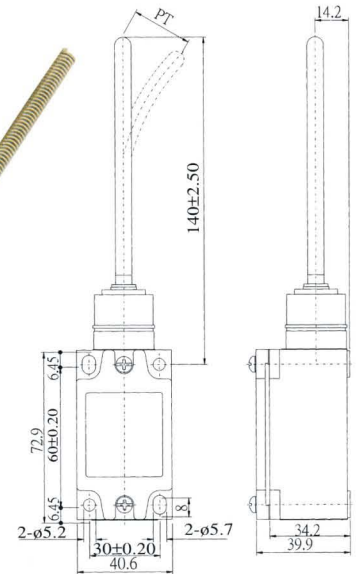

# Limit switches

**AZ-5101**

OF MAX	2800g-6 lbs.
RF MIN	900g-2 lbs. Max.
PT MAX	2mm-.070 in.
OT MIN	5.5mm-.200 in. Max.
DT MAX	1.0mm-.040 in.
OP	34 ±0.8

**AZ-5104**

OF MAX	1400g-3 in.lbs.
RF MIN	227g-1/2 lb.
PT MAX	15° to 20°
OT MIN	Min. 25°
DT MAX	Max. 12°
TF:	Max. 2720g-4 in. lbs.
TT:	Min. 43

**AZ-5102**

OF MAX	2800g-6 lbs.
RF MIN	900g-2 lbs. Max.
PT MAX	2mm-.070 in.
OT MIN	5.5mm-.200 in. Max.
DT MAX	1.0 mm-.040 in.
OP	44 ±0.8

**AZ-5106**

OF MAX	150g-5in. oz.
RF MIN	-
PT MAX	30°
OT MIN	-
DT MAX	-

**AZ-5109**

OF MAX	2800g-6 lbs.
RF MIN	900g-2 lbs. Max.
PT MAX	2mm-.070 in.
OT MIN	4mm-.157 in. Max.
DT MAX	1.0mm-.040 in.
OP	44.5 ±0.8

**AZ-5107**

OF MAX	150g-.5 in. oz.
RF MIN	28g-1 in. oz.
PT MAX	15° to 20°
OT MIN	30°
DT MAX	12°
TF:	Max. 200g-1/2 in lb
TT:	Min. 43°