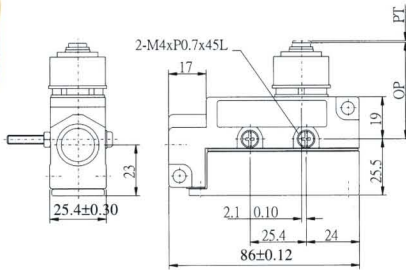

Enclosed Limit Switches

AZ-6107

OF MAX	600g
RF MIN	170g
PT MAX	5mm
OT MIN	5.5mm
DT MAX	0.72mm
OP	

AZ-6114

OF MAX	640g
RF MIN	230g
PT MAX	5mm
OT MIN	6mm
DT MAX	0.4mm
OP	

AZ-6111

OF MAX	800g
RF MIN	240g
PT MAX	2mm
OT MIN	5mm
DT MAX	0.1mm
OP	50.5 ± 0.8

AZ-6117

OF MAX	640g
RF MIN	230g
PT MAX	5mm
OT MIN	6mm
DT MAX	0.72mm
OP	

AZ-6112

OF MAX	500g
RF MIN	100g
PT MAX	2mm
OT MIN	3.5mm
DT MAX	0.12mm
OP	49.7 ± 0.8

AZ-6112R

OF MAX	500g
RF MIN	100g
PT MAX	2mm
OT MIN	3.5mm
DT MAX	0.12mm
OP	49.7 ± 0.8