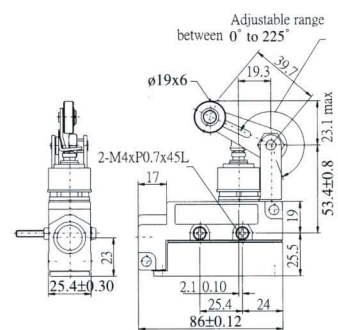

Enclosed Limit Switches

AZ-6107

OF MAX	600g
RF MIN	170g
PT MAX	5mm
OT MIN	5.5mm
DT MAX	0.72mm
OP	

AZ-6114

OF MAX	640g
RF MIN	230g
PT MAX	5mm
OT MIN	6mm
DT MAX	0.4mm
OP	

AZ-6111

OF MAX	800g
RF MIN	240g
PT MAX	2mm
OT MIN	5mm
DT MAX	0.1mm
OP	50.5 ± 0.8

AZ-6117

OF MAX	640g
RF MIN	230g
PT MAX	5mm
OT MIN	6mm
DT MAX	0.72mm
OP	

AZ-6112

OF MAX	500g
RF MIN	100g
PT MAX	2mm
OT MIN	3.5mm
DT MAX	0.12mm
OP	49.7 ± 0.8

AZ-6112R

OF MAX	500g
RF MIN	100g
PT MAX	2mm
OT MIN	3.5mm
DT MAX	0.12mm
OP	49.7 ± 0.8