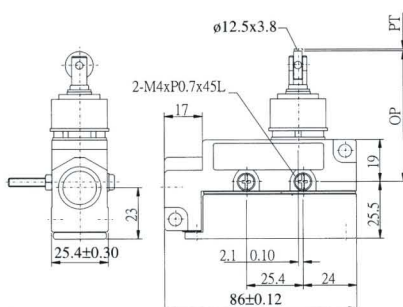

Enclosed Limit Switches

AZ-6107

OF MAX	600g
RF MIN	170g
PT MAX	5mm
OT MIN	5.5mm
DT MAX	0.72mm
OP	

AZ-6114

OF MAX	640g
RF MIN	230g
PT MAX	5mm
OT MIN	6mm
DT MAX	0.4mm
OP	

AZ-6111

OF MAX	800g
RF MIN	240g
PT MAX	2mm
OT MIN	5mm
DT MAX	0.1mm
OP	50.5 ± 0.8

AZ-6117

OF MAX	640g
RF MIN	230g
PT MAX	5mm
OT MIN	6mm
DT MAX	0.72mm
OP	

AZ-6112

OF MAX	500g
RF MIN	100g
PT MAX	2mm
OT MIN	3.5mm
DT MAX	0.12mm
OP	49.7 ± 0.8

AZ-6112R

OF MAX	500g
RF MIN	100g
PT MAX	2mm
OT MIN	3.5mm
DT MAX	0.12mm
OP	49.7 ± 0.8