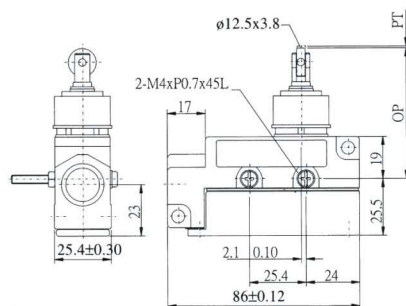

Enclosed Limit Switches

AZ-6107

OF MAX	600g
RF MIN	170g
PT MAX	5mm
OT MIN	5.5mm
DT MAX	0.72mm
OP	

AZ-6114

OF MAX	640g
RF MIN	230g
PT MAX	5mm
OT MIN	6mm
DT MAX	0.4mm
OP	

AZ-6111

OF MAX	800g
RF MIN	240g
PT MAX	2mm
OT MIN	5mm
DT MAX	0.1mm
OP	50.5 ± 0.8

AZ-6117

OF MAX	640g
RF MIN	230g
PT MAX	5mm
OT MIN	6mm
DT MAX	0.72mm
OP	

AZ-6112

OF MAX	500g
RF MIN	100g
PT MAX	2mm
OT MIN	3.5mm
DT MAX	0.12mm
OP	49.7 ± 0.8

AZ-6112R

OF MAX	500g
RF MIN	100g
PT MAX	2mm
OT MIN	3.5mm
DT MAX	0.12mm
OP	49.7 ± 0.8