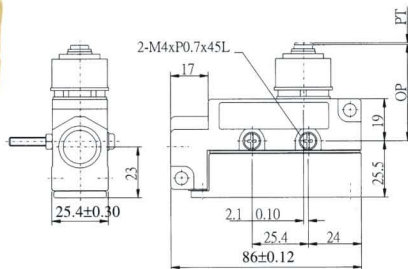

Enclosed Limit Switches

AZ-6107

OF MAX	600g
RF MIN	170g
PT MAX	5mm
OT MIN	5.5mm
DT MAX	0.72mm
OP	

AZ-6114

OF MAX	640g
RF MIN	230g
PT MAX	5mm
OT MIN	6mm
DT MAX	0.4mm
OP	

AZ-6111

OF MAX	800g
RF MIN	240g
PT MAX	2mm
OT MIN	5mm
DT MAX	0.1mm
OP	50.5 ± 0.8

AZ-6117

OF MAX	640g
RF MIN	230g
PT MAX	5mm
OT MIN	6mm
DT MAX	0.72mm
OP	

AZ-6112

OF MAX	500g
RF MIN	100g
PT MAX	2mm
OT MIN	3.5mm
DT MAX	0.12mm
OP	49.7 ± 0.8

AZ-6112R

OF MAX	500g
RF MIN	100g
PT MAX	2mm
OT MIN	3.5mm
DT MAX	0.12mm
OP	49.7 ± 0.8