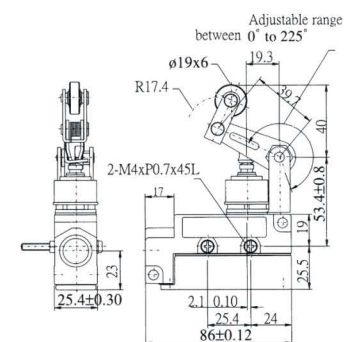

Enclosed Limit Switches

AZ-6107

OF MAX	600g
RF MIN	170g
PT MAX	5mm
OT MIN	5.5mm
DT MAX	0.72mm
OP	

AZ-6114

OF MAX	640g
RF MIN	230g
PT MAX	5mm
OT MIN	6mm
DT MAX	0.4mm
OP	

AZ-6111

OF MAX	800g
RF MIN	240g
PT MAX	2mm
OT MIN	5mm
DT MAX	0.1mm
OP	50.5 ± 0.8

AZ-6117

OF MAX	640g
RF MIN	230g
PT MAX	5mm
OT MIN	6mm
DT MAX	0.72mm
OP	

AZ-6112

OF MAX	500g
RF MIN	100g
PT MAX	2mm
OT MIN	3.5mm
DT MAX	0.12mm
OP	49.7 ± 0.8

AZ-6112R

OF MAX	500g
RF MIN	100g
PT MAX	2mm
OT MIN	3.5mm
DT MAX	0.12mm
OP	49.7 ± 0.8