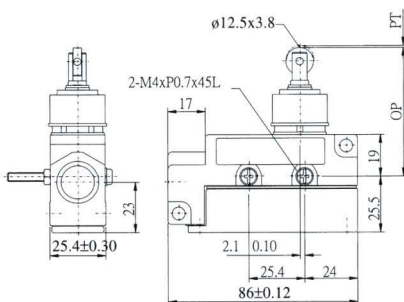

Enclosed Limit Switches

AZ-6107

OF MAX	600g
RF MIN	170g
PT MAX	5mm
OT MIN	5.5mm
DT MAX	0.72mm
OP	

AZ-6114

OF MAX	640g
RF MIN	230g
PT MAX	5mm
OT MIN	6mm
DT MAX	0.4mm
OP	

AZ-6111

OF MAX	800g
RF MIN	240g
PT MAX	2mm
OT MIN	5mm
DT MAX	0.1mm
OP	50.5 ± 0.8

AZ-6117

OF MAX	640g
RF MIN	230g
PT MAX	5mm
OT MIN	6mm
DT MAX	0.72mm
OP	

AZ-6112

OF MAX	500g
RF MIN	100g
PT MAX	2mm
OT MIN	3.5mm
DT MAX	0.12mm
OP	49.7 ± 0.8

AZ-6112R

OF MAX	500g
RF MIN	100g
PT MAX	2mm
OT MIN	3.5mm
DT MAX	0.12mm
OP	49.7 ± 0.8