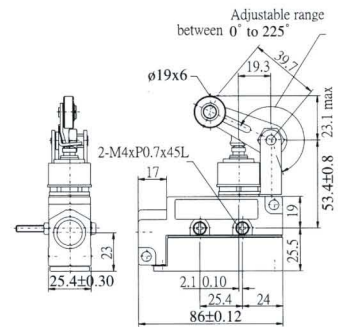

Enclosed Limit Switches

AZ-6107

OF MAX	600g
RF MIN	170g
PT MAX	5mm
OT MIN	5.5mm
DT MAX	0.72mm
OP	

AZ-6114

OF MAX	640g
RF MIN	230g
PT MAX	5mm
OT MIN	6mm
DT MAX	0.4mm
OP	

AZ-6111

OF MAX	800g
RF MIN	240g
PT MAX	2mm
OT MIN	5mm
DT MAX	0.1mm
OP	50.5 ± 0.8

AZ-6117

OF MAX	640g
RF MIN	230g
PT MAX	5mm
OT MIN	6mm
DT MAX	0.72mm
OP	

AZ-6112

OF MAX	500g
RF MIN	100g
PT MAX	2mm
OT MIN	3.5mm
DT MAX	0.12mm
OP	49.7 ± 0.8

AZ-6112R

OF MAX	500g
RF MIN	100g
PT MAX	2mm
OT MIN	3.5mm
DT MAX	0.12mm
OP	49.7 ± 0.8