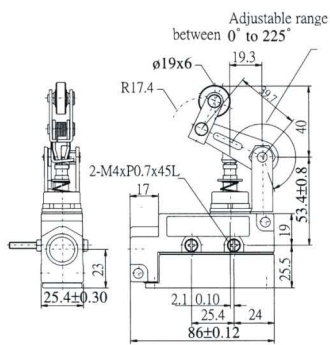

Enclosed Limit Switches

AZ-6107

OF MAX	600g
RF MIN	170g
PT MAX	5mm
OT MIN	5.5mm
DT MAX	0.72mm
OP	

AZ-6114

OF MAX	640g
RF MIN	230g
PT MAX	5mm
OT MIN	6mm
DT MAX	0.4mm
OP	

AZ-6111

OF MAX	800g
RF MIN	240g
PT MAX	2mm
OT MIN	5mm
DT MAX	0.1mm
OP	50.5 ± 0.8

AZ-6117

OF MAX	640g
RF MIN	230g
PT MAX	5mm
OT MIN	6mm
DT MAX	0.72mm
OP	

AZ-6112

OF MAX	500g
RF MIN	100g
PT MAX	2mm
OT MIN	3.5mm
DT MAX	0.12mm
OP	49.7 ± 0.8

AZ-6112R

OF MAX	500g
RF MIN	100g
PT MAX	2mm
OT MIN	3.5mm
DT MAX	0.12mm
OP	49.7 ± 0.8