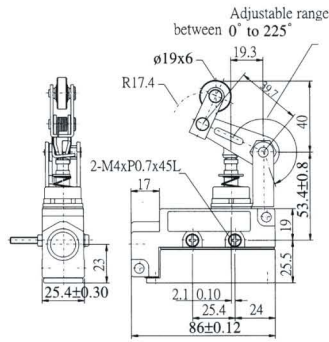

Enclosed Limit Switches

AZ-6107

OF MAX	600g
RF MIN	170g
PT MAX	5mm
OT MIN	5.5mm
DT MAX	0.72mm
OP	

AZ-6114

OF MAX	640g
RF MIN	230g
PT MAX	5mm
OT MIN	6mm
DT MAX	0.4mm
OP	

AZ-6111

OF MAX	800g
RF MIN	240g
PT MAX	2mm
OT MIN	5mm
DT MAX	0.1mm
OP	50.5 ± 0.8

AZ-6117

OF MAX	640g
RF MIN	230g
PT MAX	5mm
OT MIN	6mm
DT MAX	0.72mm
OP	

AZ-6112

OF MAX	500g
RF MIN	100g
PT MAX	2mm
OT MIN	3.5mm
DT MAX	0.12mm
OP	49.7 ± 0.8

AZ-6112R

OF MAX	500g
RF MIN	100g
PT MAX	2mm
OT MIN	3.5mm
DT MAX	0.12mm
OP	49.7 ± 0.8