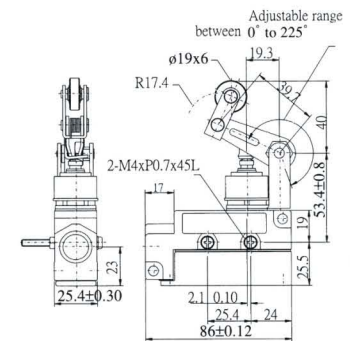

Enclosed Limit Switches

AZ-6107

OF MAX	600g
RF MIN	170g
PT MAX	5mm
OT MIN	5.5mm
DT MAX	0.72mm
OP	

AZ-6114

OF MAX	640g
RF MIN	230g
PT MAX	5mm
OT MIN	6mm
DT MAX	0.4mm
OP	

AZ-6111

OF MAX	800g
RF MIN	240g
PT MAX	2mm
OT MIN	5mm
DT MAX	0.1mm
OP	50.5 ± 0.8

AZ-6117

OF MAX	640g
RF MIN	230g
PT MAX	5mm
OT MIN	6mm
DT MAX	0.72mm
OP	

AZ-6112

OF MAX	500g
RF MIN	100g
PT MAX	2mm
OT MIN	3.5mm
DT MAX	0.12mm
OP	49.7 ± 0.8

AZ-6112R

OF MAX	500g
RF MIN	100g
PT MAX	2mm
OT MIN	3.5mm
DT MAX	0.12mm
OP	49.7 ± 0.8