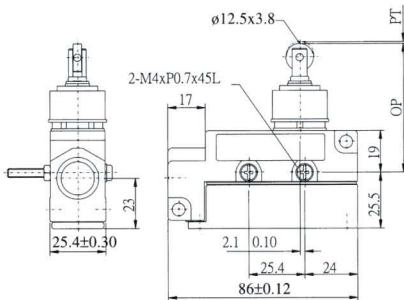

Enclosed Limit Switches

AZ-6107

OF MAX	600g
RF MIN	170g
PT MAX	5mm
OT MIN	5.5mm
DT MAX	0.72mm
OP	

AZ-6114

OF MAX	640g
RF MIN	230g
PT MAX	5mm
OT MIN	6mm
DT MAX	0.4mm
OP	

AZ-6111

OF MAX	800g
RF MIN	240g
PT MAX	2mm
OT MIN	5mm
DT MAX	0.1mm
OP	50.5 ± 0.8

AZ-6117

OF MAX	640g
RF MIN	230g
PT MAX	5mm
OT MIN	6mm
DT MAX	0.72mm
OP	

AZ-6112

OF MAX	500g
RF MIN	100g
PT MAX	2mm
OT MIN	3.5mm
DT MAX	0.12mm
OP	49.7 ± 0.8

AZ-6112R

OF MAX	500g
RF MIN	100g
PT MAX	2mm
OT MIN	3.5mm
DT MAX	0.12mm
OP	49.7 ± 0.8