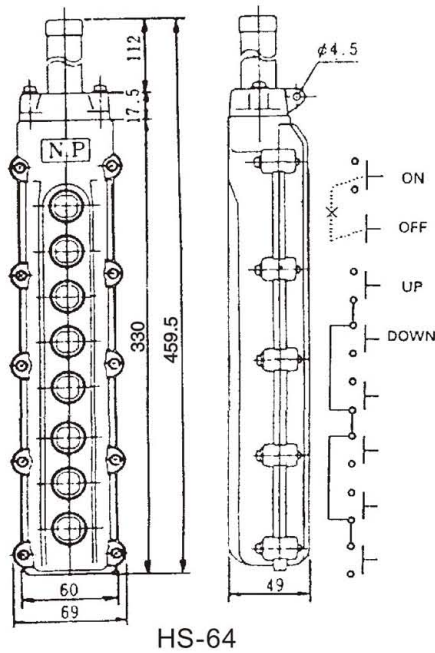

Number of buttons	Complete type	Rating	Cable bushing diameter(mm)
2(1pair)	HS-61	24VAC 5A	8~16Dia
4(2pair)	HS-62	120VAC 5A	
6(3pair)	HS-63	250VAC 5A	
8(4pair)	HS-64	500VAC 5A 24VDC 2A 120VDC 0.4A	

Compact high visibility orange enclosure NEMA 4x enclosure rating
Ultra-long service life , -15° C~70° C operation 100g shock resistance

DIMENSIONS

Note: All switch pairs are mechanically interlocked.
ON-OFF can be substituted in first two buttons
any switch shown

LEGENDS

UP	DOWN	FAST	SLOW	HING	LOW	NORTH	SOUTH
ON	OFF	RIGHT	LEFT	RAISE	LOWER	EAST	WEST
IN	OUT	FWD	REV	START	STOP	OPEN	CLOSE