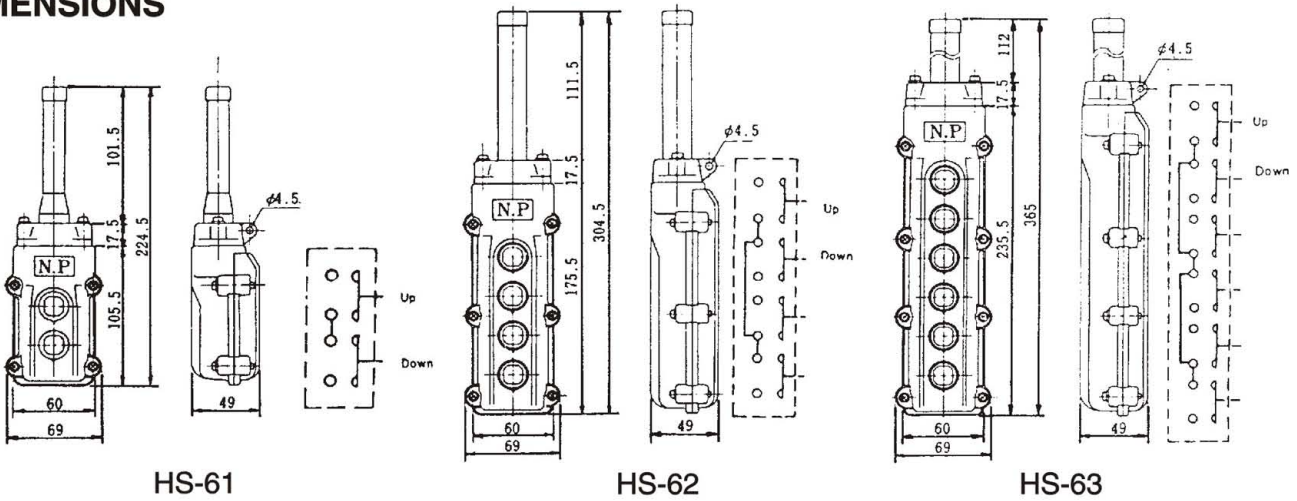

Number of buttons	Complete type	Rating	Cable bushing diameter(mm)
2(1pair)	HS-61	24VAC 5A	8~16Dia
4(2pair)	HS-62	120VAC 5A	
6(3pair)	HS-63	250VAC 5A	
8(4pair)	HS-64	500VAC 5A 24VDC 2A 120VDC 0.4A	

Compact high visibility orange enclosure NEMA 4x enclosure rating
Ultra-long service life , -15° C~70° C operation 100g shock resistance

DIMENSIONS

Note: All switch pairs are mechanically interlocked.
ON-OFF can be substituted in first two buttons
any switch shown

LEGENDS

UP	DOWN	FAST	SLOW	HING	LOW	NORTH	SOUTH
ON	OFF	RIGHT	LEFT	RAISE	LOWER	EAST	WEST
IN	OUT	FWD	REV	START	STOP	OPEN	CLOSE