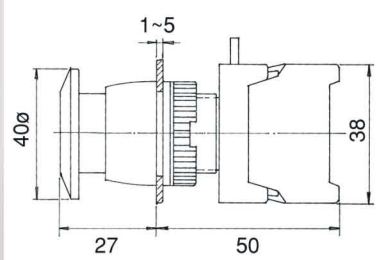

PUSH BUTTON SWITCHES, IP65

PBF22-1/O(N/O)
PBF22-1/C(N/C)

EB22-1/O
EB22-1/C

EB22-1O/C

PBF22-1O/C

BEB22-1/O
BEB22-1/C

BEB22-1O/C

PBL22-1/O
PBL22-1/C

PBL22-1O/C

LEB22-1/C Latching

PF22-1O/C Push ON-Push OFF

LEB22-1O/C Latching

EPF22-1O/C Push ON-Push OFF