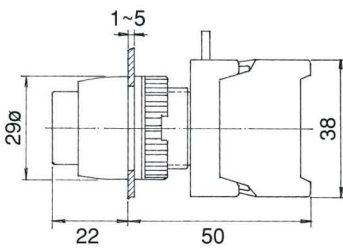

PUSH BUTTON SWITCHES, IP65

PBF22-1/O(N/O)
PBF22-1/C(N/C)

EB22-1/O
EB22-1/C

EB22-1O/C

PBF22-1O/C

BEB22-1/O
BEB22-1/C

BEB22-1O/C

PBL22-1/O
PBL22-1/C

PBL22-1O/C

LEB22-1/C Latching

PF22-1O/C Push ON-Push OFF

LEB22-1O/C Latching

EPF22-1O/C Push ON-Push OFF