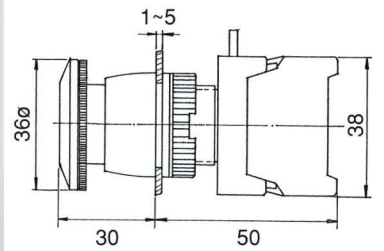

PUSH BUTTON SWITCHES, IP65

PBF22-1/O(N/O)  
PBF22-1/C(N/C)

EB22-1/O  
EB22-1/C

EB22-1O/C

PBF22-1O/C

BEB22-1/O  
BEB22-1/C

BEB22-1O/C

PBL22-1/O  
PBL22-1/C

PBL22-1O/C

LEB22-1/C Latching

PF22-1O/C Push ON-Push OFF

LEB22-1O/C Latching

EPF22-1O/C Push ON-Push OFF