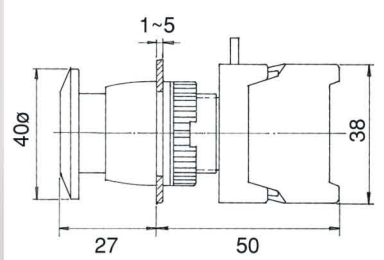

PUSH BUTTON SWITCHES, IP65

PBF22-1/O(N/O)  
PBF22-1/C(N/C)

EB22-1/O  
EB22-1/C

EB22-1O/C

PBF22-1O/C

BEB22-1/O  
BEB22-1/C

BEB22-1O/C

PBL22-1/O  
PBL22-1/C

PBL22-1O/C

LEB22-1/C Latching

PF22-1O/C Push ON-Push OFF

LEB22-1O/C Latching

EPF22-1O/C Push ON-Push OFF