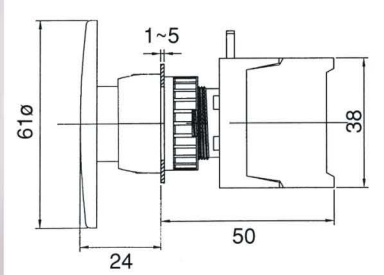

PUSH BUTTON SWITCHES, IP65

PBF22-1/O(N/O)  
PBF22-1/C(N/C)

EB22-1/O  
EB22-1/C

EB22-1O/C

PBF22-1O/C

BEB22-1/O  
BEB22-1/C

BEB22-1O/C

PBL22-1/O  
PBL22-1/C

PBL22-1O/C

LEB22-1/C Latching

PF22-1O/C Push ON-Push OFF

LEB22-1O/C Latching

EPF22-1O/C Push ON-Push OFF