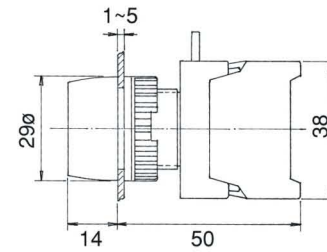

PUSH BUTTON SWITCHES, IP65

PBF22-1/O(N/O)  
PBF22-1/C(N/C)

EB22-1/O  
EB22-1/C

EB22-1O/C

PBF22-1O/C

BEB22-1/O  
BEB22-1/C

BEB22-1O/C

PBL22-1/O  
PBL22-1/C

PBL22-1O/C

LEB22-1/C Latching

PF22-1O/C Push ON-Push OFF

LEB22-1O/C Latching

EPF22-1O/C Push ON-Push OFF