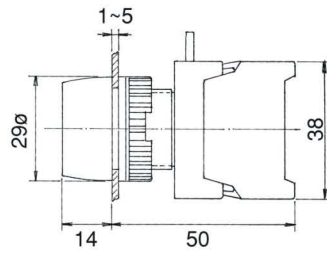

PUSH BUTTON SWITCHES, IP65

PBF22-1/O(N/O)  
PBF22-1/C(N/C)

EB22-1/O  
EB22-1/C

EB22-1O/C

PBF22-1O/C

BEB22-1/O  
BEB22-1/C

BEB22-1O/C

PBL22-1/O  
PBL22-1/C

PBL22-1O/C

LEB22-1/C Latching

PF22-1O/C Push ON-Push OFF

LEB22-1O/C Latching

EPF22-1O/C Push ON-Push OFF