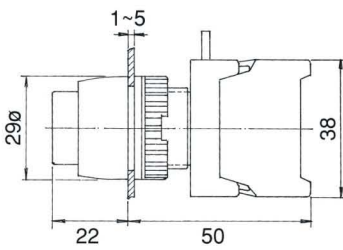

PUSH BUTTON SWITCHES, IP65

PBF22-1/O(N/O)  
PBF22-1/C(N/C)

EB22-1/O  
EB22-1/C

EB22-1O/C

PBF22-1O/C

BEB22-1/O  
BEB22-1/C

BEB22-1O/C

PBL22-1/O  
PBL22-1/C

PBL22-1O/C

LEB22-1/C Latching

PF22-1O/C Push ON-Push OFF

LEB22-1O/C Latching

EPF22-1O/C Push ON-Push OFF