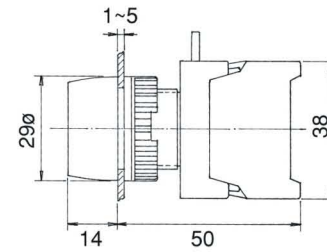

PUSH BUTTON SWITCHES, IP65

PBF22-1/O(N/O)
PBF22-1/C(N/C)

EB22-1/O
EB22-1/C

EB22-1O/C

PBF22-1O/C

BEB22-1/O
BEB22-1/C

BEB22-1O/C

PBL22-1/O
PBL22-1/C

PBL22-1O/C

LEB22-1/C Latching

PF22-1O/C Push ON-Push OFF

LEB22-1O/C Latching

EPF22-1O/C Push ON-Push OFF