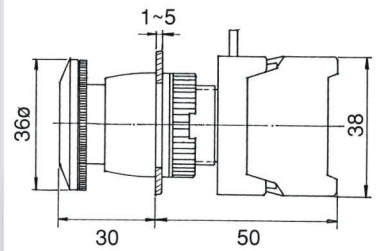

PUSH BUTTON SWITCHES, IP65

PBF22-1/O(N/O)
PBF22-1/C(N/C)

EB22-1/O
EB22-1/C

EB22-1O/C

PBF22-1O/C

BEB22-1/O
BEB22-1/C

BEB22-1O/C

PBL22-1/O
PBL22-1/C

PBL22-1O/C

LEB22-1/C Latching

PF22-1O/C Push ON-Push OFF

LEB22-1O/C Latching

EPF22-1O/C Push ON-Push OFF