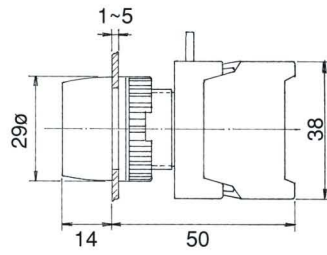

PUSH BUTTON SWITCHES, IP65

PBF22-1/O(N/O)
PBF22-1/C(N/C)

EB22-1/O
EB22-1/C

EB22-1O/C

PBF22-1O/C

BEB22-1/O
BEB22-1/C

BEB22-1O/C

PBL22-1/O
PBL22-1/C

PBL22-1O/C

LEB22-1/C Latching

PF22-1O/C Push ON-Push OFF

LEB22-1O/C Latching

EPF22-1O/C Push ON-Push OFF