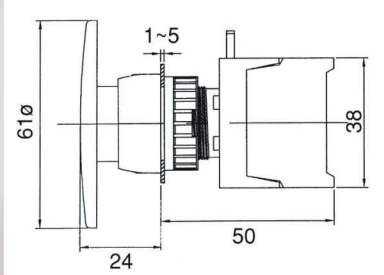

PUSH BUTTON SWITCHES, IP65

PBF22-1/O(N/O)
PBF22-1/C(N/C)

EB22-1/O
EB22-1/C

EB22-1O/C

PBF22-1O/C

BEB22-1/O
BEB22-1/C

BEB22-1O/C

PBL22-1/O
PBL22-1/C

PBL22-1O/C

LEB22-1/C Latching

PF22-1O/C Push ON-Push OFF

LEB22-1O/C Latching

EPF22-1O/C Push ON-Push OFF