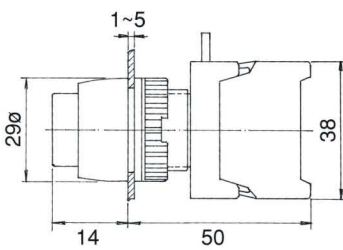

PUSH BUTTON SWITCHES, IP65

PBF22-1/O(N/O)
PBF22-1/C(N/C)

EB22-1/O
EB22-1/C

EB22-1O/C

PBF22-1O/C

BEB22-1/O
BEB22-1/C

BEB22-1O/C

PBL22-1/O
PBL22-1/C

PBL22-1O/C

LEB22-1/C Latching

PF22-1O/C Push ON-Push OFF

LEB22-1O/C Latching

EPF22-1O/C Push ON-Push OFF