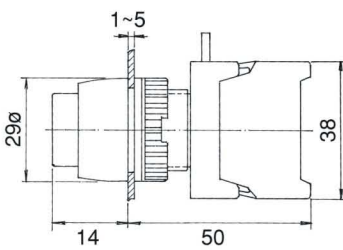

PUSH BUTTON SWITCHES, IP65

PBF22-1/O(N/O)  
PBF22-1/C(N/C)

EB22-1/O  
EB22-1/C

EB22-1O/C

PBF22-1O/C

BEB22-1/O  
BEB22-1/C

BEB22-1O/C

PBL22-1/O  
PBL22-1/C

PBL22-1O/C

LEB22-1/C Latching

PF22-1O/C Push ON-Push OFF

LEB22-1O/C Latching

EPF22-1O/C Push ON-Push OFF