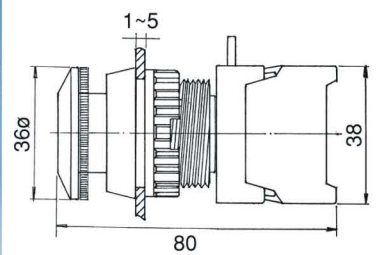

ILLUMINATED PUSH BUTTON SWITCHES  
 PUSH BUTTON SWITCHES 30ø, IP65

PBF30-1/O  
 PBF30-1/C

LEB30-1/C , Latching (Reset)

PBF30-1O/C

LEB30-1O/C , Latching (Reset)

PBL30-1/O PBL30-1O/C  
 PBL30-1/C

LBF30-1/O , Illuminated  
 LBF30-1/C

EB30-1/C  
 EB30-1O/C

LBF30-1O/C , Illuminated

BEB30-1/C  
 BEB30-1O/C

LBL30-1/O , LBL30-1O/C  
 LBL30-1/C