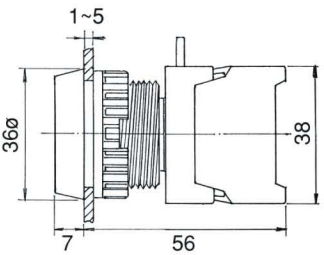

ILLUMINATED PUSH BUTTON SWITCHES  
 PUSH BUTTON SWITCHES 30ø, IP65

PBF30-1/O  
 PBF30-1/C

LEB30-1/C , Latching (Reset)

PBF30-1O/C

LEB30-1O/C , Latching (Reset)

PBL30-1/O PBL30-1O/C  
 PBL30-1/C

LBF30-1/O , Illuminated  
 LBF30-1/C

EB30-1/C  
 EB30-1O/C

LBF30-1O/C , Illuminated

BEB30-1/C  
 BEB30-1O/C

LBL30-1/O , LBL30-1O/C  
 LBL30-1/C