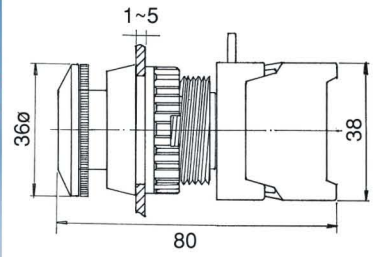

ILLUMINATED PUSH BUTTON SWITCHES  
 PUSH BUTTON SWITCHES 30ø, IP65

PBF30-1/O  
 PBF30-1/C

LEB30-1/C , Latching (Reset)

PBF30-1O/C

LEB30-1O/C , Latching (Reset)

PBL30-1/O PBL30-1O/C  
 PBL30-1/C

LBF30-1/O , Illuminated  
 LBF30-1/C

EB30-1/C  
 EB30-1O/C

LBF30-1O/C , Illuminated

BEB30-1/C  
 BEB30-1O/C

LBL30-1/O , LBL30-1O/C  
 LBL30-1/C