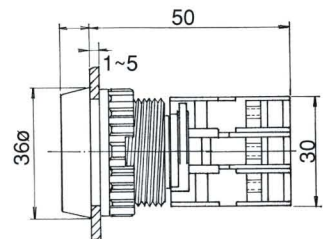

ILLUMINATED PUSH BUTTON SWITCHES  
 PUSH BUTTON SWITCHES 30ø, IP65

PBF30-1/O  
 PBF30-1/C

LEB30-1/C , Latching (Reset)

PBF30-1O/C

LEB30-1O/C , Latching (Reset)

PBL30-1/O PBL30-1O/C  
 PBL30-1/C

LBF30-1/O , Illuminated  
 LBF30-1/C

EB30-1/C  
 EB30-1O/C

LBF30-1O/C , Illuminated

BEB30-1/C  
 BEB30-1O/C

LBL30-1/O , LBL30-1O/C  
 LBL30-1/C