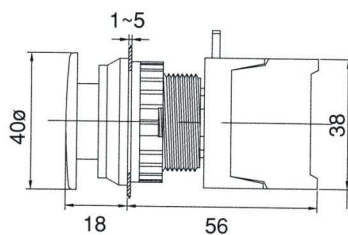

ILLUMINATED PUSH BUTTON SWITCHES  
 PUSH BUTTON SWITCHES 30ø, IP65

PBF30-1/O  
 PBF30-1/C

LEB30-1/C , Latching (Reset)

PBF30-1O/C

LEB30-1O/C , Latching (Reset)

PBL30-1/O PBL30-1O/C  
 PBL30-1/C

LBF30-1/O , Illuminated  
 LBF30-1/C

EB30-1/C  
 EB30-1O/C

LBF30-1O/C , Illuminated

BEB30-1/C  
 BEB30-1O/C

LBL30-1/O , LBL30-1O/C  
 LBL30-1/C