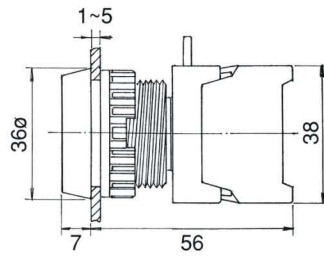

ILLUMINATED PUSH BUTTON SWITCHES  
 PUSH BUTTON SWITCHES 30ø, IP65

PBF30-1/O  
 PBF30-1/C

LEB30-1/C , Latching (Reset)

PBF30-1O/C

LEB30-1O/C , Latching (Reset)

PBL30-1/O PBL30-1O/C  
 PBL30-1/C

LBF30-1/O , Illuminated  
 LBF30-1/C

EB30-1/C  
 EB30-1O/C

LBF30-1O/C , Illuminated

BEB30-1/C  
 BEB30-1O/C

LBL30-1/O , LBL30-1O/C  
 LBL30-1/C