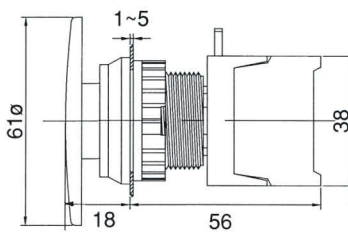

ILLUMINATED PUSH BUTTON SWITCHES  
 PUSH BUTTON SWITCHES 30ø, IP65

PBF30-1/O  
 PBF30-1/C

LEB30-1/C , Latching (Reset)

PBF30-1O/C

LEB30-1O/C , Latching (Reset)

PBL30-1/O PBL30-1O/C  
 PBL30-1/C

LBF30-1/O , Illuminated  
 LBF30-1/C

EB30-1/C  
 EB30-1O/C

LBF30-1O/C , Illuminated

BEB30-1/C  
 BEB30-1O/C

LBL30-1/O , LBL30-1O/C  
 LBL30-1/C