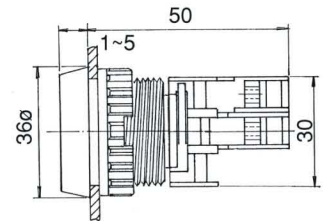

ILLUMINATED PUSH BUTTON SWITCHES  
 PUSH BUTTON SWITCHES 30ø, IP65

PBF30-1/O  
 PBF30-1/C

LEB30-1/C , Latching (Reset)

PBF30-1O/C

LEB30-1O/C , Latching (Reset)

PBL30-1/O PBL30-1O/C  
 PBL30-1/C

LBF30-1/O , Illuminated  
 LBF30-1/C

EB30-1/C  
 EB30-1O/C

LBF30-1O/C , Illuminated

BEB30-1/C  
 BEB30-1O/C

LBL30-1/O , LBL30-1O/C  
 LBL30-1/C