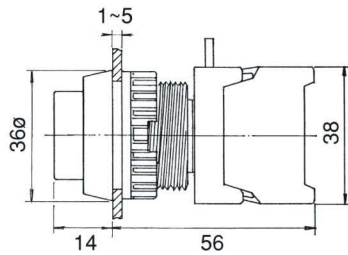

ILLUMINATED PUSH BUTTON SWITCHES  
 PUSH BUTTON SWITCHES 30ø, IP65

PBF30-1/O  
 PBF30-1/C

LEB30-1/C , Latching (Reset)

PBF30-1O/C

LEB30-1O/C , Latching (Reset)

PBL30-1/O PBL30-1O/C  
 PBL30-1/C

LBF30-1/O , Illuminated  
 LBF30-1/C

EB30-1/C  
 EB30-1O/C

LBF30-1O/C , Illuminated

BEB30-1/C  
 BEB30-1O/C

LBL30-1/O , LBL30-1O/C  
 LBL30-1/C