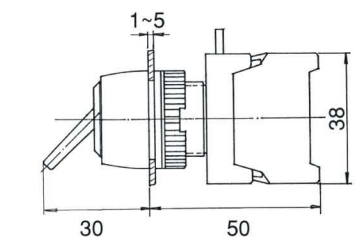

LEVER AND KEY SELECTOR SW.IP65

LRS22-10/C Spring return 1←2

KS22-1/O 2 Position Drawable 0-1
KSN22-1/O 2 Position Non-Drawable 0-1

LRS22-2/O Spring return 1→0←2

KS22-10/C 2 Position Drawable 1-2
KSN22-10/C 2 Position Non-Drawable 1-2

LS22-1/O 0-1 Lever sw
LS22-1/C 1-0

KSR22-10/C 1←2 Spring return

LS22-10/C 1-2 Lever sw
LS22-2/O 1-2

KS22-2/O 3 Position 1-0-2 Drawable
KSN22-2/O 3 Position 1-0-2 Non-Drawable

LUS22-2/O 1→0←2 Spring return, Lever sw
LUS22-2/C 1→0←2 Spring return, Lever sw

KSR22-2/O 3 Position 1→0←2 Spring return
KSR22A-2/O 1→0-2, KSR22B-2/O 1-0←2