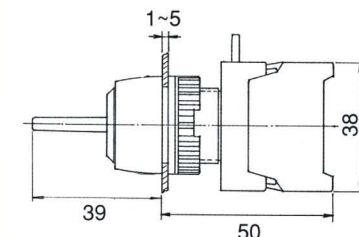

LEVER AND KEY SELECTOR SW.IP65

LRS22-10/C Spring return 1←2

KS22-1/O 2 Position Drawable 0-1
KSN22-1/O 2 Position Non-Drawable 0-1

LRS22-2/O Spring return 1→0←2

KS22-10/C 2 Position Drawable 1-2
KSN22-10/C 2 Position Non-Drawable 1-2

LS22-1/O 0-1 Lever sw
LS22-1/C 1-0

KSR22-10/C 1←2 Spring return

LS22-10/C 1-2 Lever sw
LS22-2/O 1-2

KS22-2/O 3 Position 1-0-2 Drawable
KSN22-2/O 3 Position 1-0-2 Non-Drawable

LUS22-2/O 1→0←2 Spring return, Lever sw
LUS22-2/C 1→0←2 Spring return, Lever sw

KSR22-2/O 3 Position 1→0←2 Spring return
KSR22A-2/O 1→0-2, KSR22B-2/O 1-0←2