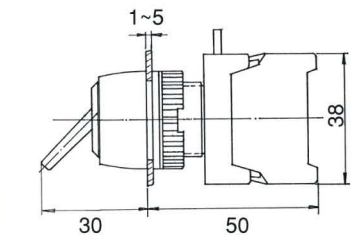

LEVER AND KEY SELECTOR SW.IP65

LRS22-10/C Spring return 1←2

KS22-1/O 2 Position Drawable 0-1
KSN22-1/O 2 Position Non-Drawable 0-1

LRS22-2/O Spring return 1→0←2

KS22-10/C 2 Position Drawable 1-2
KSN22-10/C 2 Position Non-Drawable 1-2

LS22-1/O 0-1 Lever sw
LS22-1/C 1-0

KSR22-10/C 1←2 Spring return

LS22-10/C 1-2 Lever sw
LS22-2/O 1-2

KS22-2/O 3 Position 1-0-2 Drawable
KSN22-2/O 3 Position 1-0-2 Non-Drawable

LUS22-2/O 1→0←2 Spring return, Lever sw
LUS22-2/C 1→0←2 Spring return, Lever sw

KSR22-2/O 3 Position 1→0←2 Spring return
KSR22A-2/O 1→0-2, KSR22B-2/O 1-0←2