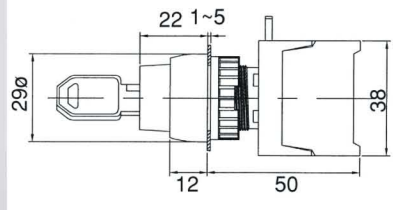

LEVER AND KEY SELECTOR SW.IP65

LRS22-10/C Spring return 1←2

KS22-1/O 2 Position Drawable 0-1
KSN22-1/O 2 Position Non-Drawable 0-1

LRS22-2/O Spring return 1→0←2

KS22-10/C 2 Position Drawable 1-2
KSN22-10/C 2 Position Non-Drawable 1-2

LS22-1/O 0-1 Lever sw
LS22-1/C 1-0

KSR22-10/C 1←2 Spring return

LS22-10/C 1-2 Lever sw
LS22-2/O 1-2

KS22-2/O 3 Position 1-0-2 Drawable
KSN22-2/O 3 Position 1-0-2 Non-Drawable

LUS22-2/O 1→0←2 Spring return, Lever sw
LUS22-2/C 1→0←2 Spring return, Lever sw

KSR22-2/O 3 Position 1→0←2 Spring return
KSR22A-2/O 1→0-2, KSR22B-2/O 1-0←2