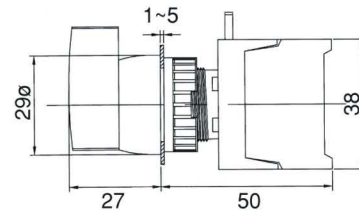

LEVER AND KEY SELECTOR SW.IP65

LRS22-10/C Spring return 1←2

KS22-1/O 2 Position Drawable 0-1
KSN22-1/O 2 Position Non-Drawable 0-1

LRS22-2/O Spring return 1→0←2

KS22-10/C 2 Position Drawable 1-2
KSN22-10/C 2 Position Non-Drawable 1-2

LS22-1/O 0-1 Lever sw
LS22-1/C 1-0

KSR22-10/C 1←2 Spring return

LS22-10/C 1-2 Lever sw
LS22-2/O 1-2

KS22-2/O 3 Position 1-0-2 Drawable
KSN22-2/O 3 Position 1-0-2 Non-Drawable

LUS22-2/O 1→0←2 Spring return, Lever sw
LUS22-2/C 1→0←2 Spring return, Lever sw

KSR22-2/O 3 Position 1→0←2 Spring return
KSR22A-2/O 1→0-2, KSR22B-2/O 1-0←2