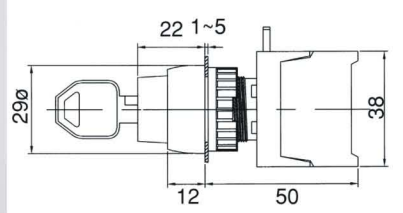

LEVER AND KEY SELECTOR SW.IP65

LRS22-10/C Spring return 1←2

KS22-1/O 2 Position Drawable 0-1
KSN22-1/O 2 Position Non-Drawable 0-1

LRS22-2/O Spring return 1→0←2

KS22-10/C 2 Position Drawable 1-2
KSN22-10/C 2 Position Non-Drawable 1-2

LS22-1/O 0-1 Lever sw
LS22-1/C 1-0

KSR22-10/C 1←2 Spring return

LS22-10/C 1-2 Lever sw
LS22-2/O 1-2

KS22-2/O 3 Position 1-0-2 Drawable
KSN22-2/O 3 Position 1-0-2 Non-Drawable

LUS22-2/O 1→0←2 Spring return, Lever sw
LUS22-2/C 1→0←2 Spring return, Lever sw

KSR22-2/O 3 Position 1→0←2 Spring return
KSR22A-2/O 1→0-2, KSR22B-2/O 1-0←2