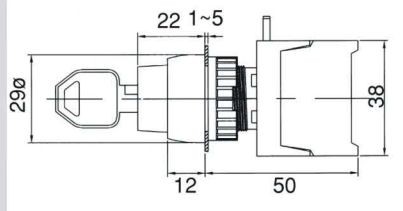

LEVER AND KEY SELECTOR SW.IP65

LRS22-10/C Spring return 1←2

KS22-1/O 2 Position Drawable 0-1
KSN22-1/O 2 Position Non-Drawable 0-1

LRS22-2/O Spring return 1→0←2

KS22-10/C 2 Position Drawable 1-2
KSN22-10/C 2 Position Non-Drawable 1-2

LS22-1/O 0-1 Lever sw
LS22-1/C 1-0

KSR22-10/C 1←2 Spring return

LS22-10/C 1-2 Lever sw
LS22-2/O 1-2

KS22-2/O 3 Position 1-0-2 Drawable
KSN22-2/O 3 Position 1-0-2 Non-Drawable

LUS22-2/O 1→0←2 Spring return, Lever sw
LUS22-2/C 1→0←2 Spring return, Lever sw