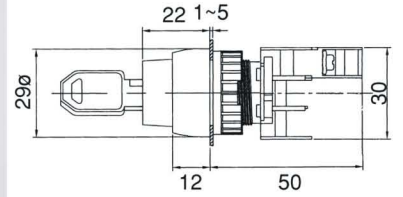

LEVER AND KEY SELECTOR SW.IP65

LRS22-10/C Spring return 1←2

KS22-1/O 2 Position Drawable 0-1
KSN22-1/O 2 Position Non-Drawable 0-1

LRS22-2/O Spring return 1→0←2

KS22-10/C 2 Position Drawable 1-2
KSN22-10/C 2 Position Non-Drawable 1-2

LS22-1/O 0-1 Lever sw
LS22-1/C 1-0

KSR22-10/C 1←2 Spring return

LS22-10/C 1-2 Lever sw
LS22-2/O 1-2

KS22-2/O 3 Position 1-0-2 Drawable
KSN22-2/O 3 Position 1-0-2 Non-Drawable

LUS22-2/O 1→0←2 Spring return, Lever sw
LUS22-2/C 1→0←2 Spring return, Lever sw

KSR22-2/O 3 Position 1→0←2 Spring return
KSR22A-2/O 1→0-2, KSR22B-2/O 1-0←2