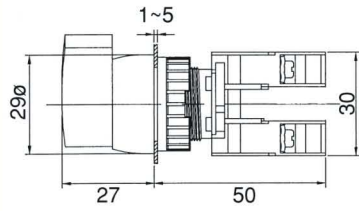

LEVER AND KEY SELECTOR SW.IP65

LRS22-10/C Spring return 1←2

KS22-1/O 2 Position Drawable 0-1
KSN22-1/O 2 Position Non-Drawable 0-1

LRS22-2/O Spring return 1→0←2

KS22-10/C 2 Position Drawable 1-2
KSN22-10/C 2 Position Non-Drawable 1-2

LS22-1/O 0-1 Lever sw
LS22-1/C 1-0

KSR22-10/C 1←2 Spring return

LS22-10/C 1-2 Lever sw
LS22-2/O 1-2

KS22-2/O 3 Position 1-0-2 Drawable
KSN22-2/O 3 Position 1-0-2 Non-Drawable

LUS22-2/O 1→0←2 Spring return, Lever sw
LUS22-2/C 1→0←2 Spring return, Lever sw

KSR22-2/O 3 Position 1→0←2 Spring return
KSR22A-2/O 1→0-2, KSR22B-2/O 1-0←2