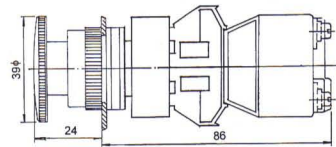

ILLUMINATED PUSH BUTTON, SLECTOR SWITCHES 25φ

TFLPB 25-10/C

ILLUMINATED

ASS 25-1/O, 0-1

ATLPB 25-10/C

ILLUMINATED

ASS 25-10/C, 1-2
ASS 25-2/O, 1-0-2

NIEPB 25-10/C

ILLUMINATED

ALSS 25-1/O, 0-1

TIEPB 25-10/C

ILLUMINATED

ALSS 25-10/C, 1-2
ALSS 252/O, 1-0-2

TILEPB 25-10/C

ILLUMINATED

AUSS 25-10/C, 1-2 SPRING RETURN
AUSS 25-2/O, 1-0-2 SPRING RETURN