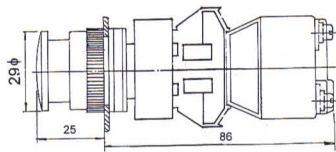

ILLUMINATED PUSH BUTTON, SLECTOR SWITCHES 25φ

TFLPB 25-10/C

ILLUMINATED

ASS 25-1/O, 0-1

ATLPB 25-10/C

ILLUMINATED

ASS 25-10/C, 1-2
ASS 25-2/O, 1-0-2

NIEPB 25-10/C

ILLUMINATED

ALSS 25-1/O, 0-1

TIEPB 25-10/C

ILLUMINATED

ALSS 25-10/C, 1-2
ALSS 252/O, 1-0-2

TILEPB 25-10/C

ILLUMINATED

AUSS 25-10/C, 1-2 SPRING RETURN
AUSS 25-2/O, 1-0-2 SPRING RETURN