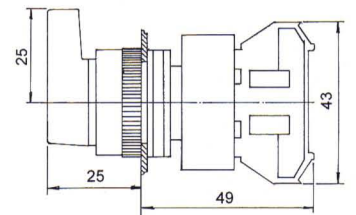

ILLUMINATED PUSH BUTTON, SLECTOR SWITCHES 25φ

TFLPB 25-10/C

ILLUMINATED

ASS 25-1/O, 0-1

ATLPB 25-10/C

ILLUMINATED

ASS 25-10/C, 1-2
ASS 25-2/O, 1-0-2

NIEPB 25-10/C

ILLUMINATED

ALSS 25-1/O, 0-1

TIEPB 25-10/C

ILLUMINATED

ALSS 25-10/C, 1-2
ALSS 252/O, 1-0-2

TILEPB 25-10/C

ILLUMINATED

AUSS 25-10/C, 1-2 SPRING RETURN
AUSS 25-2/O, 1-0-2 SPRING RETURN