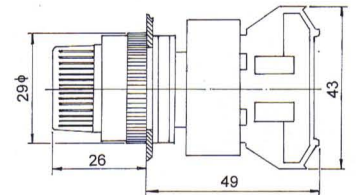

ILLUMINATED PUSH BUTTON, SLECTOR SWITCHES 25φ

TFLPB 25-10/C

ILLUMINATED

ASS 25-1/O, 0-1

ATLPB 25-10/C

ILLUMINATED

ASS 25-10/C, 1-2
ASS 25-2/O, 1-0-2

NIEPB 25-10/C

ILLUMINATED

ALSS 25-1/O, 0-1

TIEPB 25-10/C

ILLUMINATED

ALSS 25-10/C, 1-2
ALSS 252/O, 1-0-2

TILEPB 25-10/C

ILLUMINATED

AUSS 25-10/C, 1-2 SPRING RETURN
AUSS 25-2/O, 1-0-2 SPRING RETURN