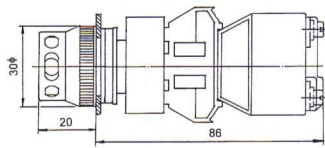

ILLUMINATED PUSH BUTTON, SLECTOR SWITCHES 25φ

TFLPB 25-10/C

ILLUMINATED

ASS 25-1/O, 0-1

ATLPB 25-10/C

ILLUMINATED

ASS 25-10/C, 1-2
ASS 25-2/O, 1-0-2

NIEPB 25-10/C

ILLUMINATED

ALSS 25-1/O, 0-1

TIEPB 25-10/C

ILLUMINATED

ALSS 25-10/C, 1-2
ALSS 252/O, 1-0-2

TILEPB 25-10/C

ILLUMINATED

AUSS 25-10/C, 1-2 SPRING RETURN
AUSS 25-2/O, 1-0-2 SPRING RETURN