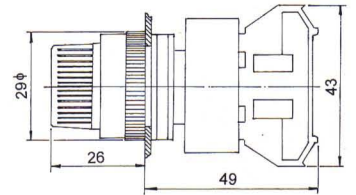

ILLUMINATED PUSH BUTTON, SLECTOR SWITCHES 25φ

TFLPB 25-10/C

ILLUMINATED

ASS 25-1/O, 0-1

ATLPB 25-10/C

ILLUMINATED

ASS 25-10/C, 1-2
ASS 25-2/O, 1-0-2

NIEPB 25-10/C

ILLUMINATED

ALSS 25-1/O, 0-1

TIEPB 25-10/C

ILLUMINATED

ALSS 25-10/C, 1-2
ALSS 252/O, 1-0-2

TILEPB 25-10/C

ILLUMINATED

AUSS 25-10/C, 1-2 SPRING RETURN
AUSS 25-2/O, 1-0-2 SPRING RETURN