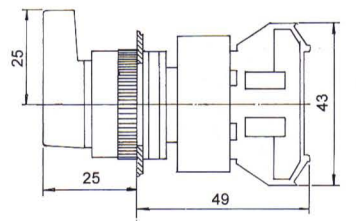

ILLUMINATED PUSH BUTTON, SLECTOR SWITCHES 25φ

TFLPB 25-10/C

ILLUMINATED

ASS 25-1/O, 0-1

ATLPB 25-10/C

ILLUMINATED

ASS 25-10/C, 1-2
ASS 25-2/O, 1-0-2

NIEPB 25-10/C

ILLUMINATED

ALSS 25-1/O, 0-1

TIEPB 25-10/C

ILLUMINATED

ALSS 25-10/C, 1-2
ALSS 252/O, 1-0-2

TILEPB 25-10/C

ILLUMINATED

AUSS 25-10/C, 1-2 SPRING RETURN
AUSS 25-2/O, 1-0-2 SPRING RETURN