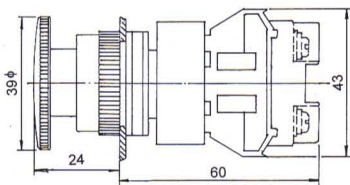

ILLUMINATED PUSH BUTTON, SLECTOR SWITCHES 25φ

TFLPB 25-10/C

ILLUMINATED

ASS 25-1/O, 0-1

ATLPB 25-10/C

ILLUMINATED

ASS 25-10/C, 1-2
ASS 25-2/O, 1-0-2

NIEPB 25-10/C

ILLUMINATED

ALSS 25-1/O, 0-1

TIEPB 25-10/C

ILLUMINATED

ALSS 25-10/C, 1-2
ALSS 252/O, 1-0-2

TILEPB 25-10/C

ILLUMINATED

AUSS 25-10/C, 1-2 SPRING RETURN
AUSS 25-2/O, 1-0-2 SPRING RETURN