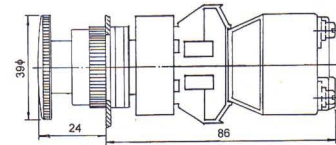

ILLUMINATED PUSH BUTTON, SLECTOR SWITCHES 25φ

TFLPB 25-10/C

ILLUMINATED

ASS 25-1/O, 0-1

ATLPB 25-10/C

ILLUMINATED

ASS 25-10/C, 1-2
ASS 25-2/O, 1-0-2

NIEPB 25-10/C

ILLUMINATED

ALSS 25-1/O, 0-1

TIEPB 25-10/C

ILLUMINATED

ALSS 25-10/C, 1-2
ALSS 252/O, 1-0-2

TILEPB 25-10/C

ILLUMINATED

AUSS 25-10/C, 1-2 SPRING RETURN
AUSS 25-2/O, 1-0-2 SPRING RETURN