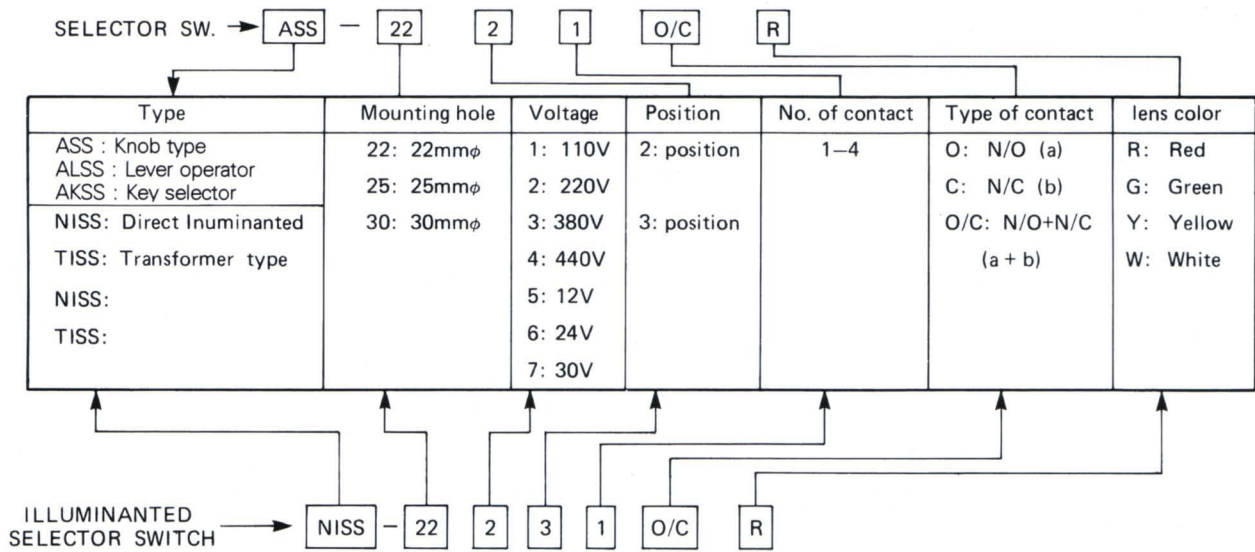

ILLUMINATED PUSH BUTTON SWITCH

NIEPB 22-10/C

NILEPB 22-10/C

Emergency stop

TIEPB 22-10/C

TILEPB 22-10/C

SELECTOR SWITCHES

ASS 22-1/O ,0-1

ASS 22-10/C, 1-2
ASS 22-2/O, 1-0-2