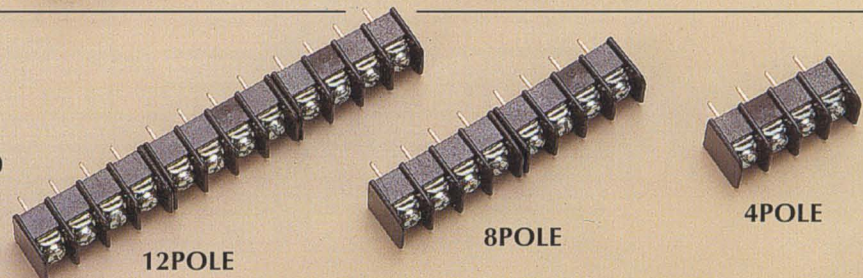

TB118
PITCH: 0.5625" ($\frac{9}{16}$ "), DOUBLE ROW
CURRENT RATING: 30 AMPS.
MATERIAL: THERMO PLASTIC, UL94-V0
2 POLE~24POLE

TB117
PITCH: 0.4375" ($\frac{7}{16}$ "), DOUBLE ROW
CURRENT RATING: 20 AMPS.
MATERIAL: THERMO PLASTIC, UL94-V0
WIRE SIZE: 14 AWG MAX.
2 POLE~30POLE

TB116
PITCH: 0.375" ($\frac{3}{8}$ "), DOUBLE ROW
CURRENT RATING: 15 AMPS.
MATERIAL: THERMO PLASTIC, UL94-V0
WIRE SIZE: 16 AWG MAX.
2 POLE~30POLE

TB111
PITCH: 0.375" CENTERS
SINGLE ROW: 2 POLE~30POLE
MATERIAL: THERMO PLASTIC, UL94-V0

TB953
PITCH: 0.375" CENTERS
SINGLE ROW: 2 POLE~30POLE
MATERIAL: THERMO PLASTIC, UL94-V0

TB825
PITCH: 0.325" CENTERS
SINGLE ROW: 2 POLE~32POLE
MATERIAL: THERMO PLASTIC, UL94-V0