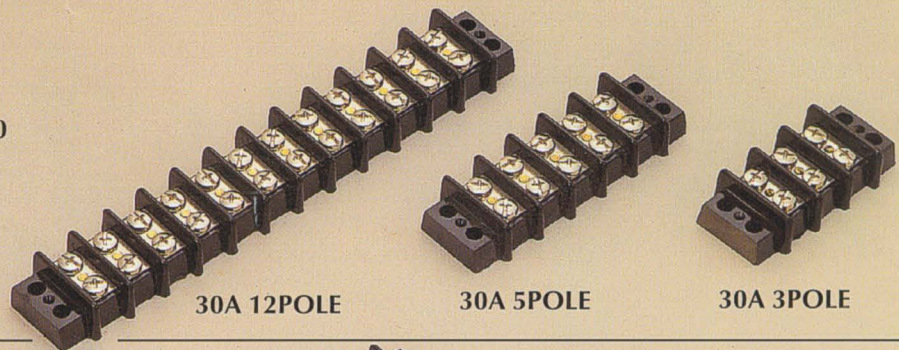

TB118
PITCH: 0.5625" ($\frac{9}{16}$ "), DOUBLE ROW
CURRENT RATING: 30 AMPS.
MATERIAL: THERMO PLASTIC, UL94-V0
2 POLE~24POLE

TB117
PITCH: 0.4375" ($\frac{7}{16}$ "), DOUBLE ROW
CURRENT RATING: 20 AMPS.
MATERIAL: THERMO PLASTIC, UL94-V0
WIRE SIZE: 14 AWG MAX.
2 POLE~30POLE

TB116
PITCH: 0.375" ($\frac{3}{8}$ "), DOUBLE ROW
CURRENT RATING: 15 AMPS.
MATERIAL: THERMO PLASTIC, UL94-V0
WIRE SIZE: 16 AWG MAX.
2 POLE~30POLE

TB111
PITCH: 0.375" CENTERS
SINGLE ROW: 2 POLE~30POLE
MATERIAL: THERMO PLASTIC, UL94-V0

TB953
PITCH: 0.375" CENTERS
SINGLE ROW: 2 POLE~30POLE
MATERIAL: THERMO PLASTIC, UL94-V0

TB825
PITCH: 0.325" CENTERS
SINGLE ROW: 2 POLE~32POLE
MATERIAL: THERMO PLASTIC, UL94-V0