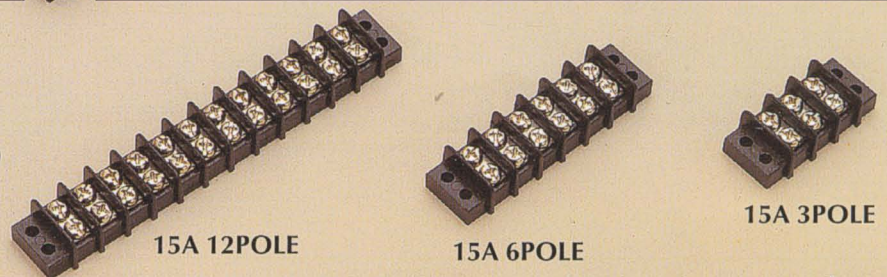

TB118
PITCH: 0.5625" ($\frac{9}{16}$ "), DOUBLE ROW
CURRENT RATING: 30 AMPS.
MATERIAL: THERMO PLASTIC, UL94-V0
2 POLE~24POLE

TB117
PITCH: 0.4375" ($\frac{7}{16}$ "), DOUBLE ROW
CURRENT RATING: 20 AMPS.
MATERIAL: THERMO PLASTIC, UL94-V0
WIRE SIZE: 14 AWG MAX.
2 POLE~30POLE

TB116
PITCH: 0.375" ($\frac{3}{8}$ "), DOUBLE ROW
CURRENT RATING: 15 AMPS.
MATERIAL: THERMO PLASTIC, UL94-V0
WIRE SIZE: 16 AWG MAX.
2 POLE~30POLE

TB111
PITCH: 0.375" CENTERS
SINGLE ROW: 2 POLE~30POLE
MATERIAL: THERMO PLASTIC, UL94-V0

TB953
PITCH: 0.375" CENTERS
SINGLE ROW: 2 POLE~30POLE
MATERIAL: THERMO PLASTIC, UL94-V0

TB825
PITCH: 0.325" CENTERS
SINGLE ROW: 2 POLE~32POLE
MATERIAL: THERMO PLASTIC, UL94-V0