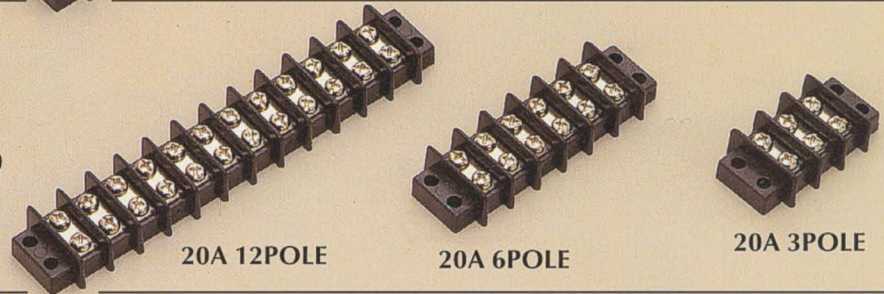

TB118
PITCH: 0.5625" ($\frac{9}{16}$ "), DOUBLE ROW
CURRENT RATING: 30 AMPS.
MATERIAL: THERMO PLASTIC, UL94-V0
2 POLE~24POLE

TB117
PITCH: 0.4375" ($\frac{7}{16}$ "), DOUBLE ROW
CURRENT RATING: 20 AMPS.
MATERIAL: THERMO PLASTIC, UL94-V0
WIRE SIZE: 14 AWG MAX.
2 POLE~30POLE

TB116
PITCH: 0.375" ($\frac{3}{8}$ "), DOUBLE ROW
CURRENT RATING: 15 AMPS.
MATERIAL: THERMO PLASTIC, UL94-V0
WIRE SIZE: 16 AWG MAX.
2 POLE~30POLE

TB111
PITCH: 0.375" CENTERS
SINGLE ROW: 2 POLE~30POLE
MATERIAL: THERMO PLASTIC, UL94-V0

TB953
PITCH: 0.375" CENTERS
SINGLE ROW: 2 POLE~30POLE
MATERIAL: THERMO PLASTIC, UL94-V0

TB825
PITCH: 0.325" CENTERS
SINGLE ROW: 2 POLE~32POLE
MATERIAL: THERMO PLASTIC, UL94-V0