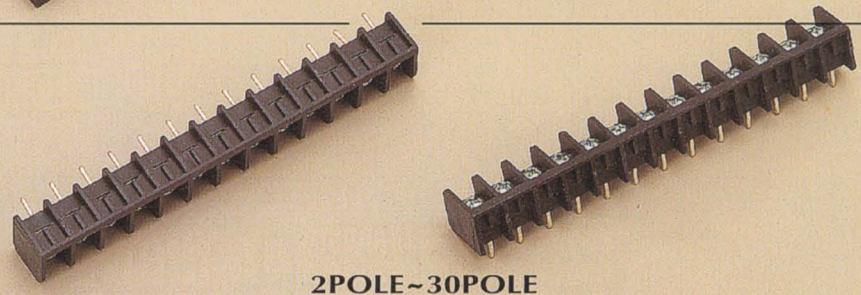

TB118
PITCH: 0.5625" ($\frac{9}{16}$ "), DOUBLE ROW
CURRENT RATING: 30 AMPS.
MATERIAL: THERMO PLASTIC, UL94-V0
2 POLE~24POLE

TB117
PITCH: 0.4375" ($\frac{7}{16}$ "), DOUBLE ROW
CURRENT RATING: 20 AMPS.
MATERIAL: THERMO PLASTIC, UL94-V0
WIRE SIZE: 14 AWG MAX.
2 POLE~30POLE

TB116
PITCH: 0.375" ($\frac{3}{8}$ "), DOUBLE ROW
CURRENT RATING: 15 AMPS.
MATERIAL: THERMO PLASTIC, UL94-V0
WIRE SIZE: 16 AWG MAX.
2 POLE~30POLE

TB111
PITCH: 0.375" CENTERS
SINGLE ROW: 2 POLE~30POLE
MATERIAL: THERMO PLASTIC, UL94-V0

TB953
PITCH: 0.375" CENTERS
SINGLE ROW: 2 POLE~30POLE
MATERIAL: THERMO PLASTIC, UL94-V0

TB825
PITCH: 0.325" CENTERS
SINGLE ROW: 2 POLE~32POLE
MATERIAL: THERMO PLASTIC, UL94-V0