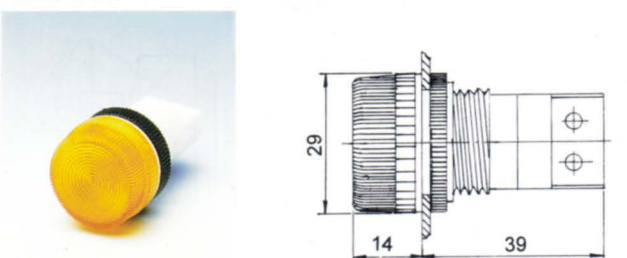

SNPL-22 NEON PILOT LIGHT
SNPL-25