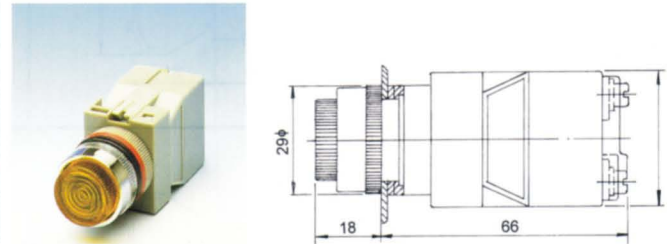

ATPL-22 TRANSFORMER PILOT LIGHT
ATPL-25