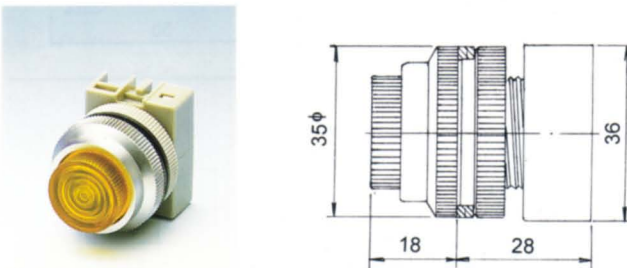

| ANPL                   | —                  | 22             | 2    | R  |  |
|------------------------|--------------------|----------------|------|--|--|
| Type                   | Mounting hole      | Voltage rating |      | lens color   |  |
| ANPL: Direct type      | 22: 22φ<br>25: 25φ | 1              | 110V | R: Red<br>G: Green<br>Y: Yellow<br>B: Blue<br>W: White |  |
| ATPL: Transformer type | 30: 30φ            | 2              | 220V |  |  |
|                        |                    | 3              | 380V |  |  |
|                        |                    | 4              | 440V |  |  |
|                        |                    | 5              | 6V   | Direct type only                                       |  |
|                        |                    | 6              | 12V  |  |  |
|                        |                    | 7              | 24V  |  |  |

**SPECIFICATION**

ANPL-22 NEON PILOT LIGHT  
ANPL-25

ATPL-22 TRANSFORMER PILOT LIGHT  
ATPL-25

ANPL-30 NEON PILOT LIGHT

TPL-22 TRANSFORMER PILOT LIGHT  
TPL-25

NPL-22 NEON PILOT LIGHT  
NPL-25

TPL-30 TRANSFORMER PILOT LIGHT