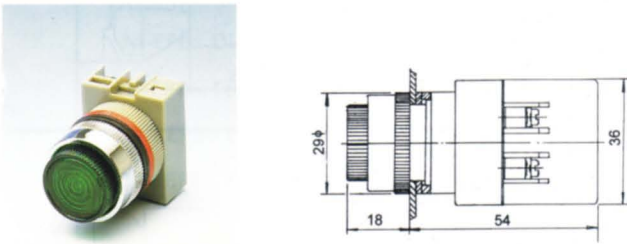

| ANPL                   | —                  | 22             | 2    | R  |  |
|------------------------|--------------------|----------------|------|--|--|
| Type                   | Mounting hole      | Voltage rating |      | lens color   |  |
| ANPL: Direct type      | 22: 22φ<br>25: 25φ | 1              | 110V | R: Red<br>G: Green<br>Y: Yellow<br>B: Blue<br>W: White |  |
| ATPL: Transformer type | 30: 30φ            | 2              | 220V |  |  |
|                        |                    | 3              | 380V |  |  |
|                        |                    | 4              | 440V |  |  |
|                        |                    | 5              | 6V   | Direct type only                                       |  |
|                        |                    | 6              | 12V  |  |  |
|                        |                    | 7              | 24V  |  |  |

**SPECIFICATION**

ANPL-22 NEON PILOT LIGHT  
ANPL-25

ATPL-22 TRANSFORMER PILOT LIGHT  
ATPL-25

ANPL-30 NEON PILOT LIGHT

TPL-22 TRANSFORMER PILOT LIGHT  
TPL-25

NPL-22 NEON PILOT LIGHT  
NPL-25

TPL-30 TRANSFORMER PILOT LIGHT