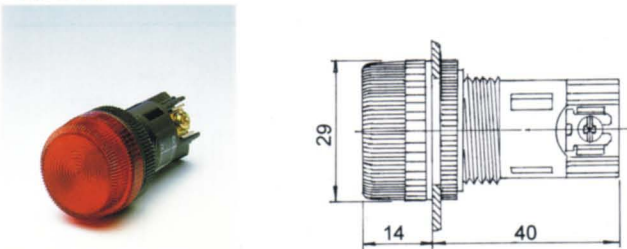

| ANPL                   | —                  | 22             | 2    | R  |  |
|------------------------|--------------------|----------------|------|--|--|
| Type                   | Mounting hole      | Voltage rating |      | lens color   |  |
| ANPL: Direct type      | 22: 22φ<br>25: 25φ | 1              | 110V | R: Red<br>G: Green<br>Y: Yellow<br>B: Blue<br>W: White |  |
| ATPL: Transformer type | 30: 30φ            | 2              | 220V |  |  |
|                        |                    | 3              | 380V |  |  |
|                        |                    | 4              | 440V |  |  |
|                        |                    | 5              | 6V   | Direct type only                                       |  |
|                        |                    | 6              | 12V  |  |  |
|                        |                    | 7              | 24V  |  |  |

**SPECIFICATION**

ANPL-22 NEON PILOT LIGHT  
ANPL-25

ATPL-22 TRANSFORMER PILOT LIGHT  
ATPL-25

ANPL-30 NEON PILOT LIGHT

TPL-22 TRANSFORMER PILOT LIGHT  
TPL-25

NPL-22 NEON PILOT LIGHT  
NPL-25

TPL-30 TRANSFORMER PILOT LIGHT