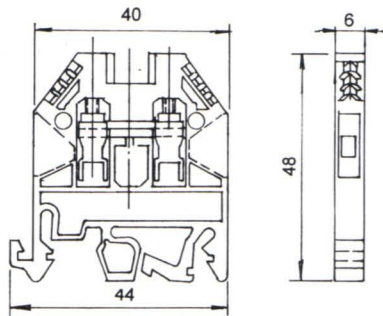

ATB-2.5 2.5mm<sup>2</sup>

PITCH : 5mm  
CURRENT : 20AMP 600VAC  
AWG NO. 22 TO 10

ATB-16 16 mm<sup>2</sup>

PITCH : 12mm  
CURRENT : 75AMP 600VAC  
AWG NO. 14 TO 6

ATB-4 4mm<sup>2</sup>

PITCH : 6mm  
CURRENT : 30AMP 600VAC  
AWG NO. 22 TO 10

ATB-35 35mm<sup>2</sup>

PITCH : 16mm  
CURRENT : 100AMP 600VAC  
AWG NO. 12 TO 2

ATB-6 6 mm<sup>2</sup>

PITCH : 6mm  
CURRENT : 40AMP 600VAC  
AWG NO. 22 TO 8

ATB-70 70mm<sup>2</sup>

PITCH : 24mm  
CURRENT : 165AMP 600VAC  
AWG NO. 4 TO 2/0 AWG

ATB-10 10 mm<sup>2</sup>

PITCH : 9.8mm  
CURRENT : 60AMP 600VAC  
AWG NO. 18 TO 6