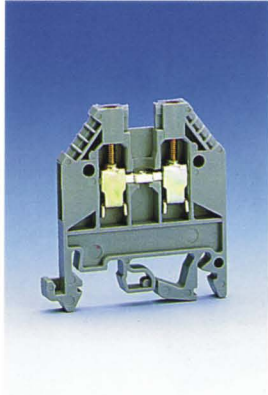

ATB-2.5 2.5mm<sup>2</sup>

PITCH : 5mm  
CURRENT : 20AMP 600VAC  
AWG NO. 22 TO 10

ATB-16 16 mm<sup>2</sup>

PITCH : 12mm  
CURRENT : 75AMP 600VAC  
AWG NO. 14 TO 6

ATB-4 4mm<sup>2</sup>

PITCH : 6mm  
CURRENT : 30AMP 600VAC  
AWG NO. 22 TO 10

ATB-35 35mm<sup>2</sup>

PITCH : 16mm  
CURRENT : 100AMP 600VAC  
AWG NO. 12 TO 2

ATB-6 6 mm<sup>2</sup>

PITCH : 6mm  
CURRENT : 40AMP 600VAC  
AWG NO. 22 TO 8

ATB-70 70mm<sup>2</sup>

PITCH : 24mm  
CURRENT : 165AMP 600VAC  
AWG NO. 4 TO 2/0 AWG

ATB-10 10 mm<sup>2</sup>

PITCH : 9.8mm  
CURRENT : 60AMP 600VAC  
AWG NO. 18 TO 6