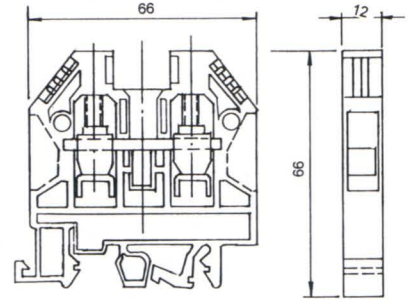

ATB-2.5 2.5mm<sup>2</sup>

PITCH : 5mm  
CURRENT : 20AMP 600VAC  
AWG NO. 22 TO 10

ATB-16 16 mm<sup>2</sup>

PITCH : 12mm  
CURRENT : 75AMP 600VAC  
AWG NO. 14 TO 6

ATB-4 4mm<sup>2</sup>

PITCH : 6mm  
CURRENT : 30AMP 600VAC  
AWG NO. 22 TO 10

ATB-35 35mm<sup>2</sup>

PITCH : 16mm  
CURRENT : 100AMP 600VAC  
AWG NO. 12 TO 2

ATB-6 6 mm<sup>2</sup>

PITCH : 6mm  
CURRENT : 40AMP 600VAC  
AWG NO. 22 TO 8

ATB-70 70mm<sup>2</sup>

PITCH : 24mm  
CURRENT : 165AMP 600VAC  
AWG NO. 4 TO 2/0 AWG

ATB-10 10 mm<sup>2</sup>

PITCH : 9.8mm  
CURRENT : 60AMP 600VAC  
AWG NO. 18 TO 6