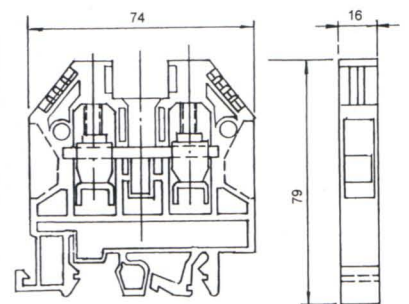

ATB-2.5 2.5mm<sup>2</sup>

PITCH : 5mm  
CURRENT : 20AMP 600VAC  
AWG NO. 22 TO 10

ATB-16 16 mm<sup>2</sup>

PITCH : 12mm  
CURRENT : 75AMP 600VAC  
AWG NO. 14 TO 6

ATB-4 4mm<sup>2</sup>

PITCH : 6mm  
CURRENT : 30AMP 600VAC  
AWG NO. 22 TO 10

ATB-35 35mm<sup>2</sup>

PITCH : 16mm  
CURRENT : 100AMP 600VAC  
AWG NO. 12 TO 2

ATB-6 6 mm<sup>2</sup>

PITCH : 6mm  
CURRENT : 40AMP 600VAC  
AWG NO. 22 TO 8

ATB-70 70mm<sup>2</sup>

PITCH : 24mm  
CURRENT : 165AMP 600VAC  
AWG NO. 4 TO 2/0 AWG

ATB-10 10 mm<sup>2</sup>

PITCH : 9.8mm  
CURRENT : 60AMP 600VAC  
AWG NO. 18 TO 6