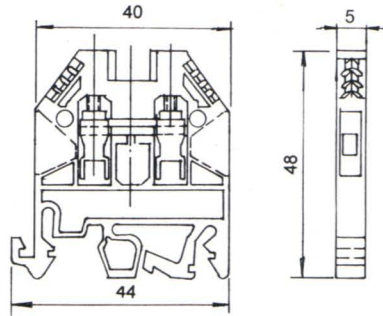

ATB-2.5 2.5mm<sup>2</sup>

PITCH : 5mm  
CURRENT : 20AMP 600VAC  
AWG NO. 22 TO 10

ATB-16 16 mm<sup>2</sup>

PITCH : 12mm  
CURRENT : 75AMP 600VAC  
AWG NO. 14 TO 6

ATB-4 4mm<sup>2</sup>

PITCH : 6mm  
CURRENT : 30AMP 600VAC  
AWG NO. 22 TO 10

ATB-35 35mm<sup>2</sup>

PITCH : 16mm  
CURRENT : 100AMP 600VAC  
AWG NO. 12 TO 2

ATB-6 6 mm<sup>2</sup>

PITCH : 6mm  
CURRENT : 40AMP 600VAC  
AWG NO. 22 TO 8

ATB-70 70mm<sup>2</sup>

PITCH : 24mm  
CURRENT : 165AMP 600VAC  
AWG NO. 4 TO 2/0 AWG

ATB-10 10 mm<sup>2</sup>

PITCH : 9.8mm  
CURRENT : 60AMP 600VAC  
AWG NO. 18 TO 6