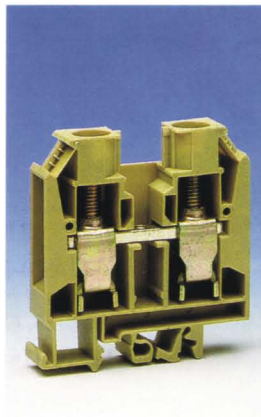

ATB-2.5 2.5mm<sup>2</sup>

PITCH : 5mm  
CURRENT : 20AMP 600VAC  
AWG NO. 22 TO 10

ATB-16 16 mm<sup>2</sup>

PITCH : 12mm  
CURRENT : 75AMP 600VAC  
AWG NO. 14 TO 6

ATB-4 4mm<sup>2</sup>

PITCH : 6mm  
CURRENT : 30AMP 600VAC  
AWG NO. 22 TO 10

ATB-35 35mm<sup>2</sup>

PITCH : 16mm  
CURRENT : 100AMP 600VAC  
AWG NO. 12 TO 2

ATB-6 6 mm<sup>2</sup>

PITCH : 6mm  
CURRENT : 40AMP 600VAC  
AWG NO. 22 TO 8

ATB-70 70mm<sup>2</sup>

PITCH : 24mm  
CURRENT : 165AMP 600VAC  
AWG NO. 4 TO 2/0 AWG

ATB-10 10 mm<sup>2</sup>

PITCH : 9.8mm  
CURRENT : 60AMP 600VAC  
AWG NO. 18 TO 6