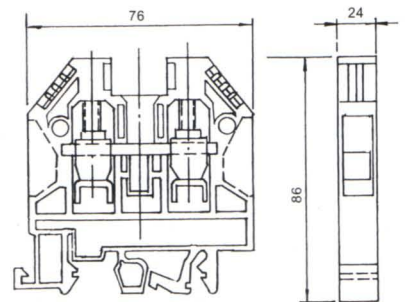

ATB-2.5 2.5mm<sup>2</sup>

PITCH : 5mm  
CURRENT : 20AMP 600VAC  
AWG NO. 22 TO 10

ATB-16 16 mm<sup>2</sup>

PITCH : 12mm  
CURRENT : 75AMP 600VAC  
AWG NO. 14 TO 6

ATB-4 4mm<sup>2</sup>

PITCH : 6mm  
CURRENT : 30AMP 600VAC  
AWG NO. 22 TO 10

ATB-35 35mm<sup>2</sup>

PITCH : 16mm  
CURRENT : 100AMP 600VAC  
AWG NO. 12 TO 2

ATB-6 6 mm<sup>2</sup>

PITCH : 6mm  
CURRENT : 40AMP 600VAC  
AWG NO. 22 TO 8

ATB-70 70mm<sup>2</sup>

PITCH : 24mm  
CURRENT : 165AMP 600VAC  
AWG NO. 4 TO 2/0 AWG

ATB-10 10 mm<sup>2</sup>

PITCH : 9.8mm  
CURRENT : 60AMP 600VAC  
AWG NO. 18 TO 6