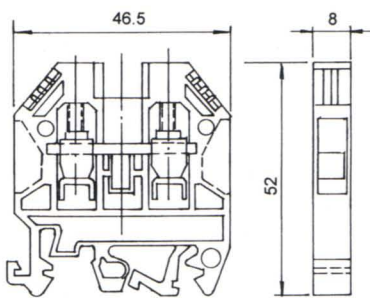

ATB-2.5 2.5mm<sup>2</sup>

PITCH : 5mm  
CURRENT : 20AMP 600VAC  
AWG NO. 22 TO 10

ATB-16 16 mm<sup>2</sup>

PITCH : 12mm  
CURRENT : 75AMP 600VAC  
AWG NO. 14 TO 6

ATB-4 4mm<sup>2</sup>

PITCH : 6mm  
CURRENT : 30AMP 600VAC  
AWG NO. 22 TO 10

ATB-35 35mm<sup>2</sup>

PITCH : 16mm  
CURRENT : 100AMP 600VAC  
AWG NO. 12 TO 2

ATB-6 6 mm<sup>2</sup>

PITCH : 6mm  
CURRENT : 40AMP 600VAC  
AWG NO. 22 TO 8

ATB-70 70mm<sup>2</sup>

PITCH : 24mm  
CURRENT : 165AMP 600VAC  
AWG NO. 4 TO 2/0 AWG

ATB-10 10 mm<sup>2</sup>

PITCH : 9.8mm  
CURRENT : 60AMP 600VAC  
AWG NO. 18 TO 6