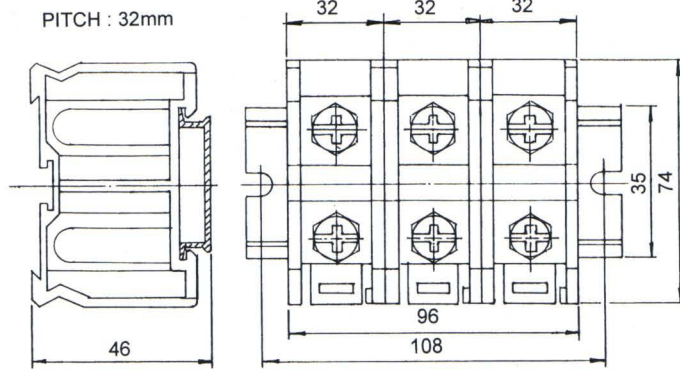

RAIL MOUNT TERMINAL BLOCK

TR-100 38 mm² 100A 300VAC PITCH:32mm

TR-200 100 mm² 200A 300VAC PITCH:39mm

TR-200 with cover
 TR-100 with cover
 TR-60 with cover