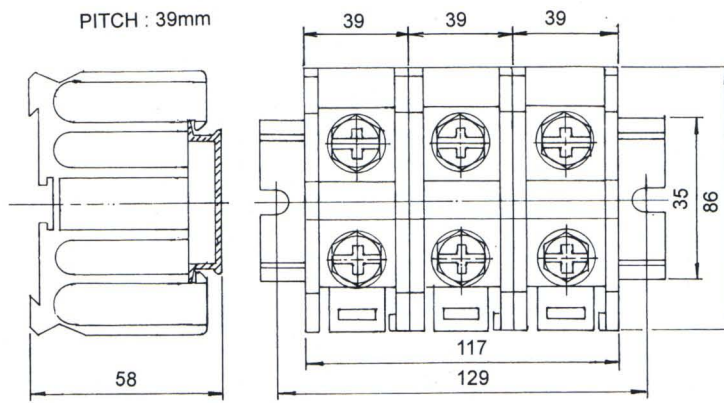

RAIL MOUNT TERMINAL BLOCK

TR-100 38 mm² 100A 300VAC PITCH:32mm

TR-200 100 mm² 200A 300VAC PITCH:39mm

TR-200 with cover
 TR-100 with cover
 TR-60 with cover