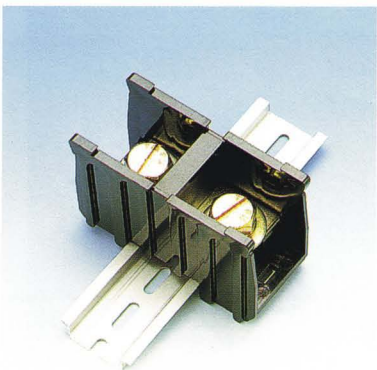

RAIL MOUNT TERMINAL BLOCK

TR-100 38 mm² 100A 300VAC PITCH:32mm

TR-200 100 mm² 200A 300VAC PITCH:39mm

TR-200 with cover
 TR-100 with cover
 TR-60 with cover