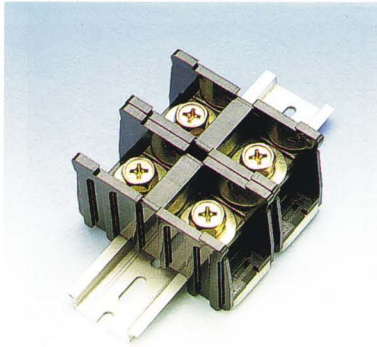

RAIL MOUNT TERMINAL BLOCK

TR-100 38 mm² 100A 300VAC PITCH:32mm

TR-200 100 mm² 200A 300VAC PITCH:39mm

TR-200 with cover
 TR-100 with cover
 TR-60 with cover