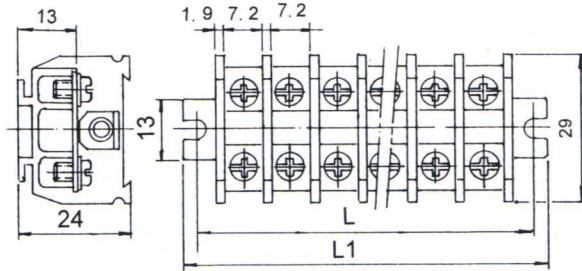

TB-10 10A 300VAC PITCH: 9.1mm

NO. OF POLES	2	3	4	5	6	7	8	9	10	11	12
L	27.5	36.6	45.7	54.8	63.9	73	82.1	91.2	100.3	109.4	118.5
L1	33.9	43.0	52.1	61.2	70.3	79.4	88.5	97.6	106.7	115.8	124.9

TB-20 20A 300VAC PITCH: 11.6mm

NO. OF POLES	2	3	4	5	6	7	8	9	10	11	12
L	33.2	44.8	56.4	68	79.6	91.2	102.8	114.4	126	137.6	149.2
L1	39.6	51.2	62.8	74.4	86	97.6	109.2	120.8	132.4	144	155.6

TB-30 30A 300VAC PITCH: 13.2mm

NO. OF POLES	2	3	4	5	6	7	8	9	10	11	12
L	37.2	50.4	63.6	76.8	90	103.2	116.4	129.6	142.8	156	169.2
L1	43.6	56.8	70.0	83.2	96.4	109.6	122.8	136.0	149.2	162.4	175.6

TB-60 60A 300VAC PITCH: 20mm

NO. OF POLES	2	3	4	5	6	7	8	9	10	11	12
L	57	77	97	117	137	157	177	197	217	237	257
L1	67	87	107	127	147	167	187	207	227	247	267