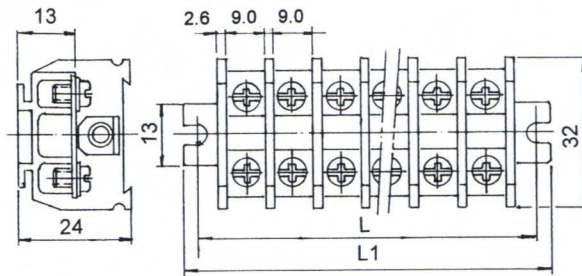

TB-10 10A 300VAC PITCH: 9.1mm

NO. OF POLES	2	3	4	5	6	7	8	9	10	11	12
L	27.5	36.6	45.7	54.8	63.9	73	82.1	91.2	100.3	109.4	118.5
L1	33.9	43.0	52.1	61.2	70.3	79.4	88.5	97.6	106.7	115.8	124.9

TB-20 20A 300VAC PITCH: 11.6mm

NO. OF POLES	2	3	4	5	6	7	8	9	10	11	12
L	33.2	44.8	56.4	68	79.6	91.2	102.8	114.4	126	137.6	149.2
L1	39.6	51.2	62.8	74.4	86	97.6	109.2	120.8	132.4	144	155.6

TB-30 30A 300VAC PITCH: 13.2mm

NO. OF POLES	2	3	4	5	6	7	8	9	10	11	12
L	37.2	50.4	63.6	76.8	90	103.2	116.4	129.6	142.8	156	169.2
L1	43.6	56.8	70.0	83.2	96.4	109.6	122.8	136.0	149.2	162.4	175.6

TB-60 60A 300VAC PITCH: 20mm

NO. OF POLES	2	3	4	5	6	7	8	9	10	11	12
L	57	77	97	117	137	157	177	197	217	237	257
L1	67	87	107	127	147	167	187	207	227	247	267