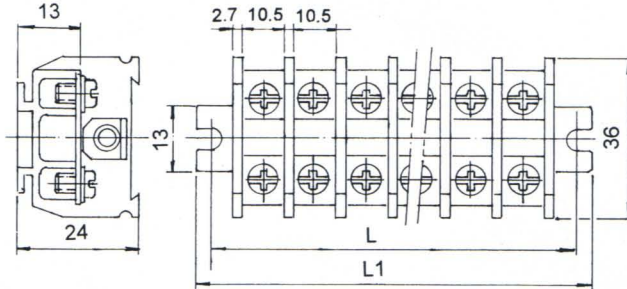

TB-10 10A 300VAC PITCH: 9.1mm

NO. OF POLES	2	3	4	5	6	7	8	9	10	11	12
L	27.5	36.6	45.7	54.8	63.9	73	82.1	91.2	100.3	109.4	118.5
L1	33.9	43.0	52.1	61.2	70.3	79.4	88.5	97.6	106.7	115.8	124.9

TB-20 20A 300VAC PITCH: 11.6mm

NO. OF POLES	2	3	4	5	6	7	8	9	10	11	12
L	33.2	44.8	56.4	68	79.6	91.2	102.8	114.4	126	137.6	149.2
L1	39.6	51.2	62.8	74.4	86	97.6	109.2	120.8	132.4	144	155.6

TB-30 30A 300VAC PITCH: 13.2mm

NO. OF POLES	2	3	4	5	6	7	8	9	10	11	12
L	37.2	50.4	63.6	76.8	90	103.2	116.4	129.6	142.8	156	169.2
L1	43.6	56.8	70.0	83.2	96.4	109.6	122.8	136.0	149.2	162.4	175.6

TB-60 60A 300VAC PITCH: 20mm

NO. OF POLES	2	3	4	5	6	7	8	9	10	11	12
L	57	77	97	117	137	157	177	197	217	237	257
L1	67	87	107	127	147	167	187	207	227	247	267