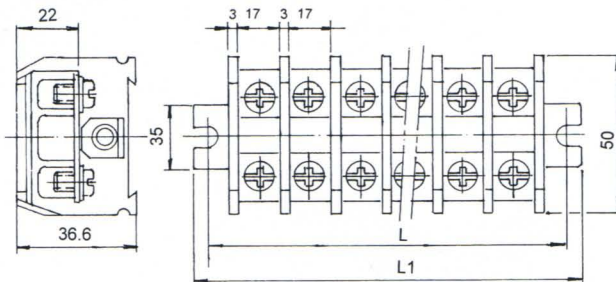

TB-10 10A 300VAC PITCH: 9.1mm

NO. OF POLES	2	3	4	5	6	7	8	9	10	11	12
L	27.5	36.6	45.7	54.8	63.9	73	82.1	91.2	100.3	109.4	118.5
L1	33.9	43.0	52.1	61.2	70.3	79.4	88.5	97.6	106.7	115.8	124.9

TB-20 20A 300VAC PITCH: 11.6mm

NO. OF POLES	2	3	4	5	6	7	8	9	10	11	12
L	33.2	44.8	56.4	68	79.6	91.2	102.8	114.4	126	137.6	149.2
L1	39.6	51.2	62.8	74.4	86	97.6	109.2	120.8	132.4	144	155.6

TB-30 30A 300VAC PITCH: 13.2mm

NO. OF POLES	2	3	4	5	6	7	8	9	10	11	12
L	37.2	50.4	63.6	76.8	90	103.2	116.4	129.6	142.8	156	169.2
L1	43.6	56.8	70.0	83.2	96.4	109.6	122.8	136.0	149.2	162.4	175.6

TB-60 60A 300VAC PITCH: 20mm

NO. OF POLES	2	3	4	5	6	7	8	9	10	11	12
L	57	77	97	117	137	157	177	197	217	237	257
L1	67	87	107	127	147	167	187	207	227	247	267