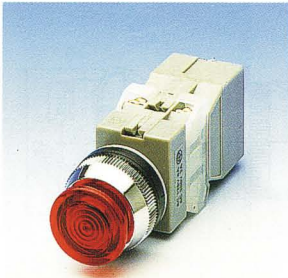

30mmφ ILLUMINATED, EMERGENCY PUSH BUTTON, SELECTOR

ATLPB 30-10/C

ASS 30-1/O, 0-1

NIEPB 30-10/C

ASS 30-10/C, 1-2
ASS 30-2/O, 1-0-2

TIEPB 30-10/C

ALSS 30-1/O, 0-1

NILEPB 30-10/C